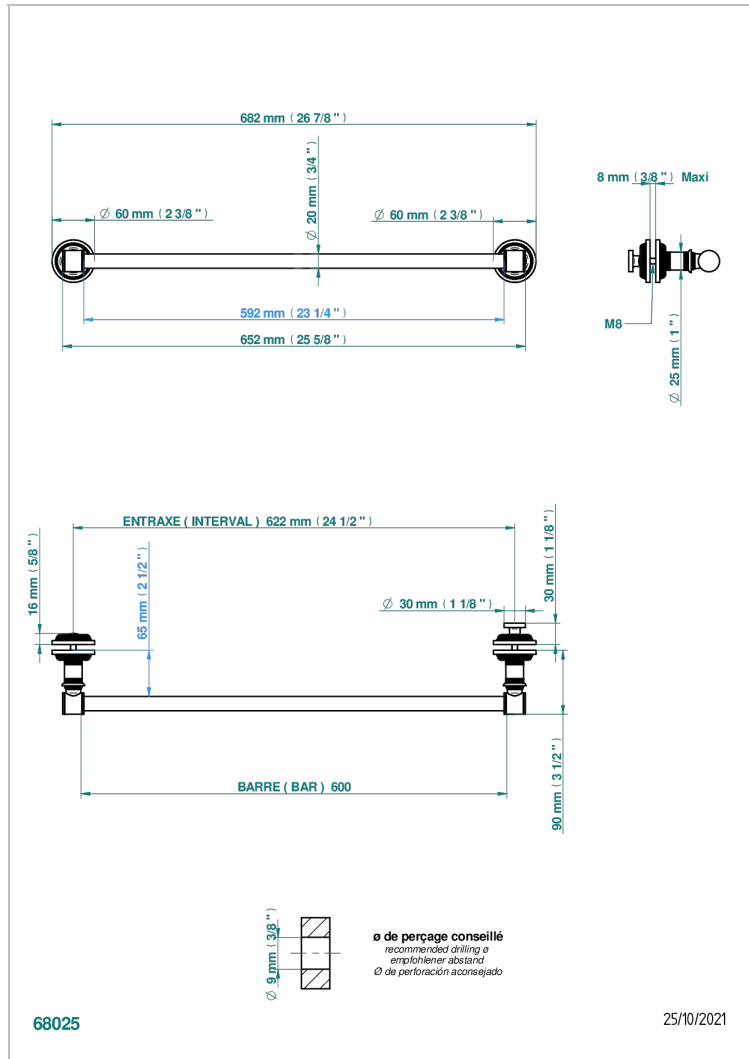

WEST COAST METAL WITH LEVER

U9B-514V2

Towel rail with one rail for glass door with knob on side and escutcheon the other side

CHARACTERISTIC

- West Coast Metal with lever
- Towel rail with one rail for glass door with knob on side and escutcheon the other side