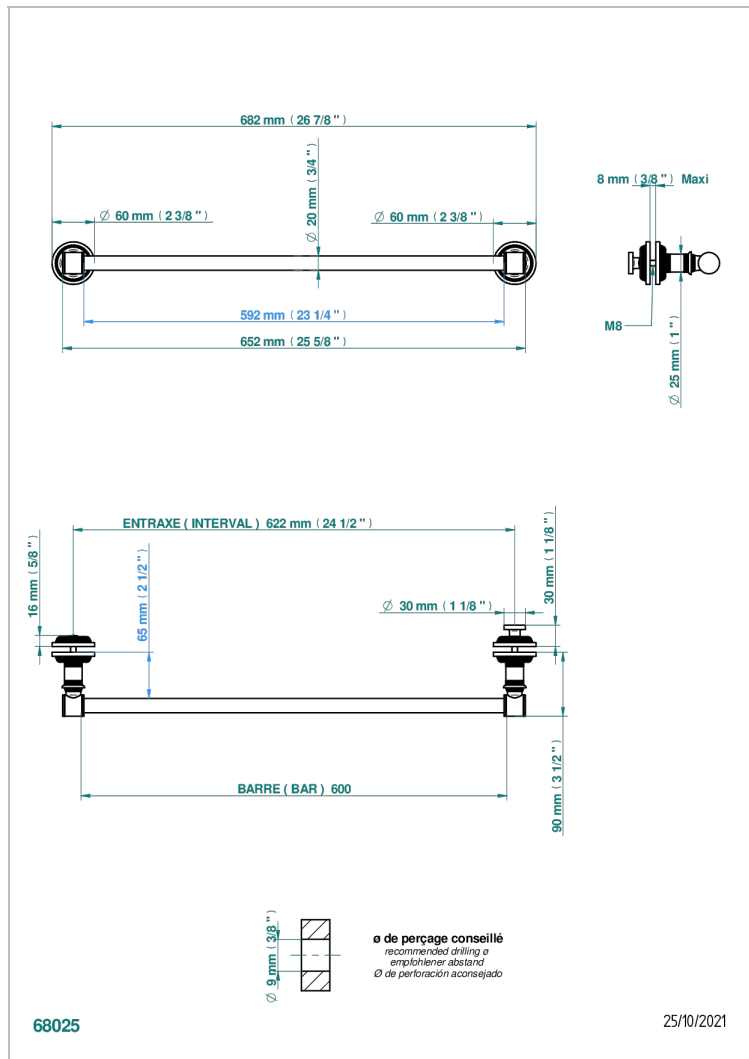

WEST COAST METAL WITH LEVER

U9B-514V2

Towel rail with one rail for glass door with knob on side and escutcheon the other side

EIGENSCHAFTEN

- West Coast Metal with lever
- Towel rail with one rail for glass door with knob on side and escutcheon the other side