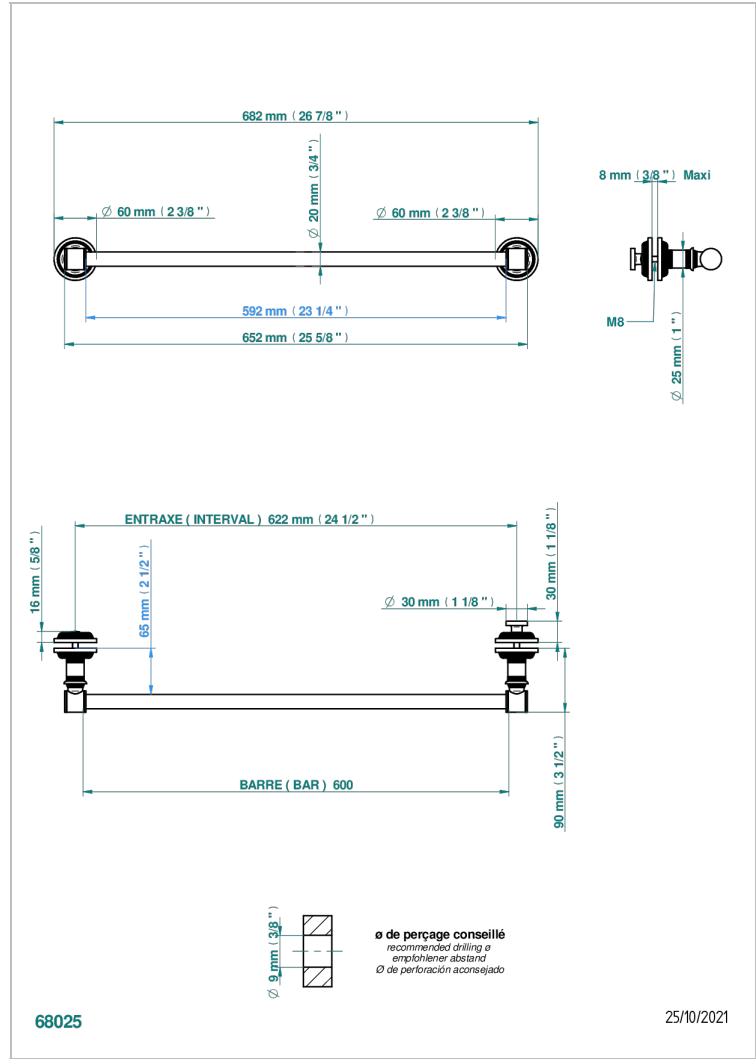

WEST COAST METAL WITH LEVER

U9B-514V2

Towel rail with one rail for glass door with knob on side and escutcheon the other side

EIGENSCHAFTEN

- West Coast Metal with lever
- Towel rail with one rail for glass door with knob on side and escutcheon the other side