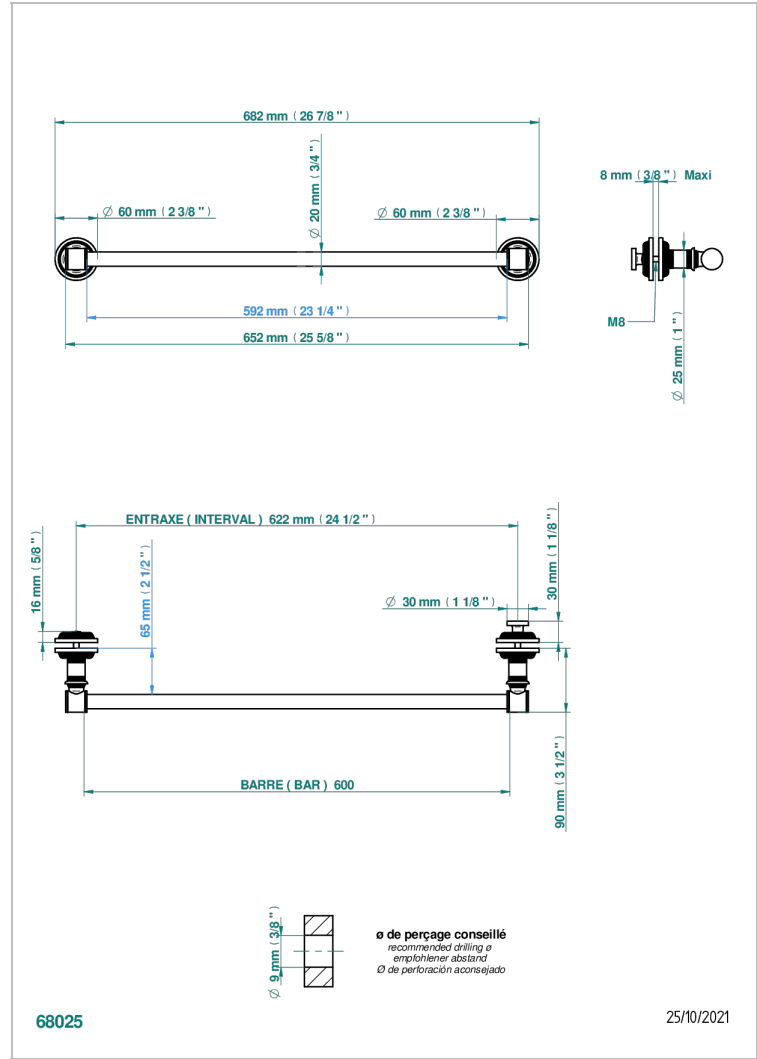

Towel rail with one rail for glass door with knob on side and escutcheon the other side

CARACTERÍSTICAS

- West Coast Metal
- Towel rail with one rail for glass door with knob on side and escutcheon the other side

ACABADOS DISPONIBLES

Bronce claro - D01
Cerámica negra mate - D30
Cobre viejo mate - H07
Cromo - A02
Cromo mate - C02
Dorado - F01

Dorado mate - F07
Dorado pálido - F30
Dorado pálido mate (sin barniz) - F31
Natural smoked Brass - A13
Níquel - B01
Níquel mate - C01

Níquel viejo - H28
Polished chrome with gold inlay - GA1
Pvd blush - H62
Pvd blush mate - H60
Pvd color latón - H49
Pvd color latón mate - H50

Pvd color níquel - H55
Pvd color níquel mate - H56
Pvd color oro - H52
Pvd color oro mate - H53
Pvd grafito - H64
Pvd grafito mate - H65

Pvd marrón bronce - F33
Pvd marrón bronce mate - F34
Pvd umber - H66
Pvd umber mate - H67