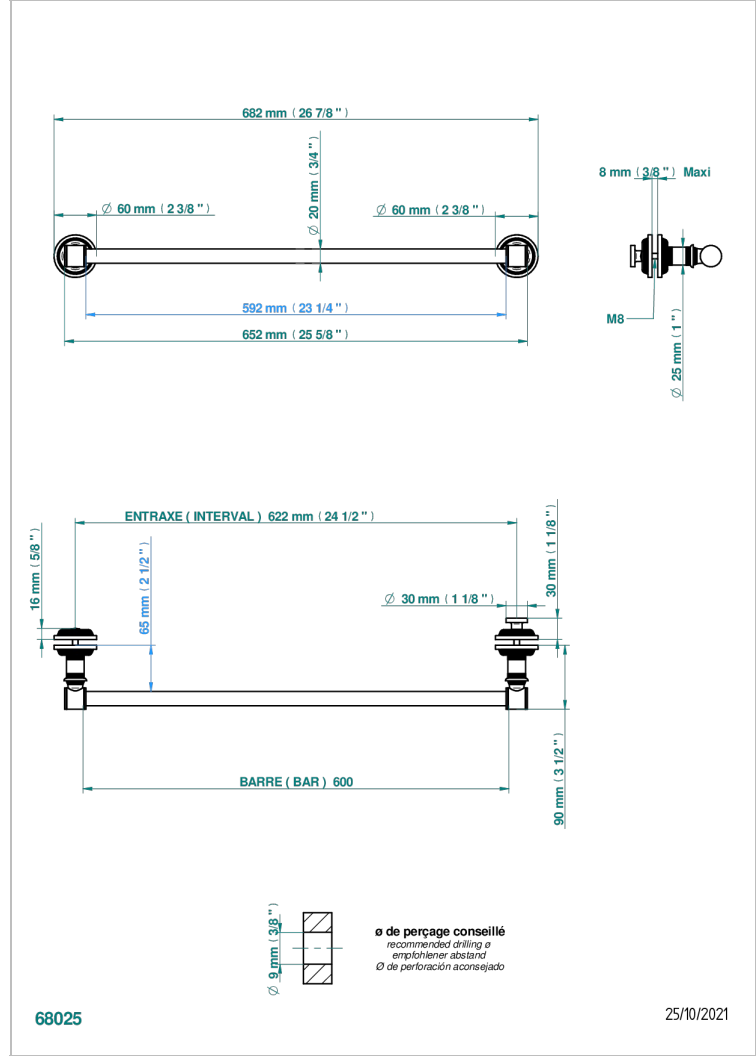

Towel rail with one rail for glass door with knob on side and escutcheon the other side

CHARACTERISTIC

- West Coast Metal
- Towel rail with one rail for glass door with knob on side and escutcheon the other side