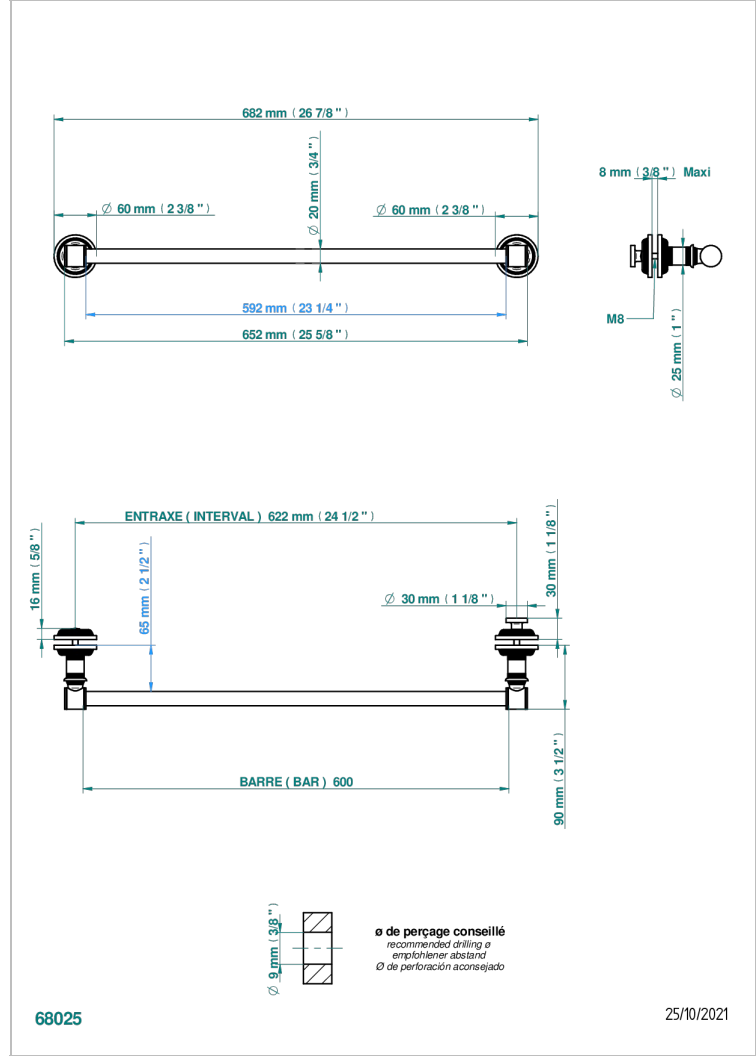

Towel rail with one rail for glass door with knob on side and escutcheon the other side

CARACTERÍSTICAS

- West Coast Metal
- Towel rail with one rail for glass door with knob on side and escutcheon the other side