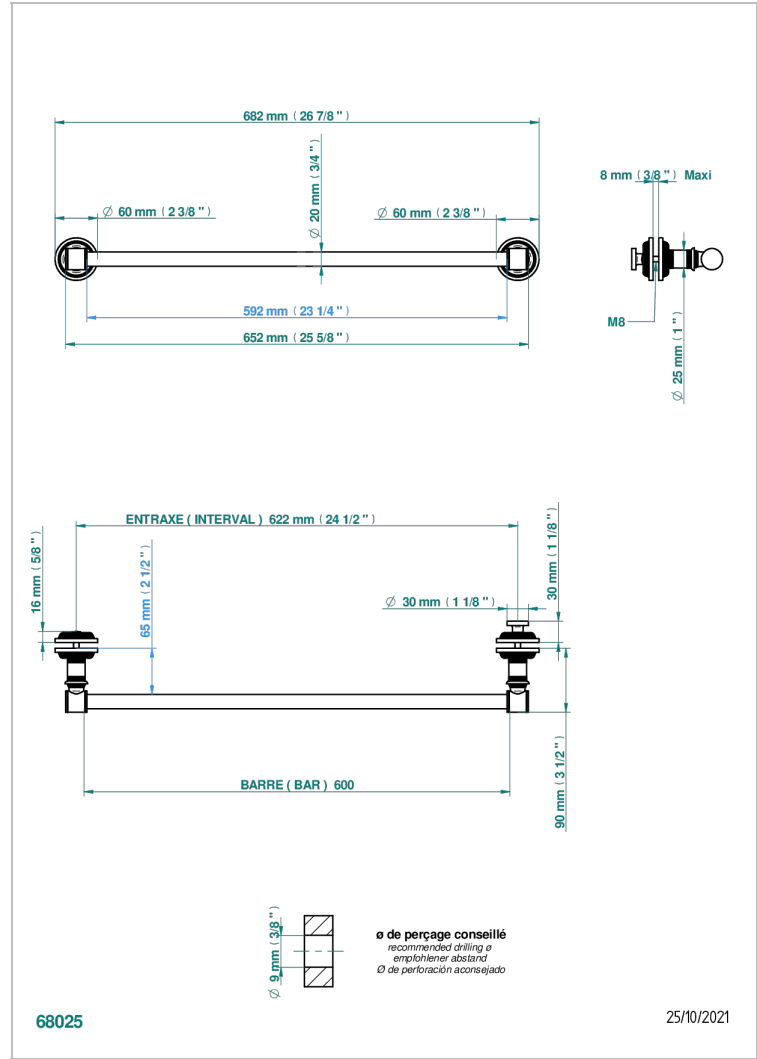

Towel rail with one rail for glass door with knob on side and escutcheon the other side

CHARACTERISTIC

- West Coast Metal
- Towel rail with one rail for glass door with knob on side and escutcheon the other side