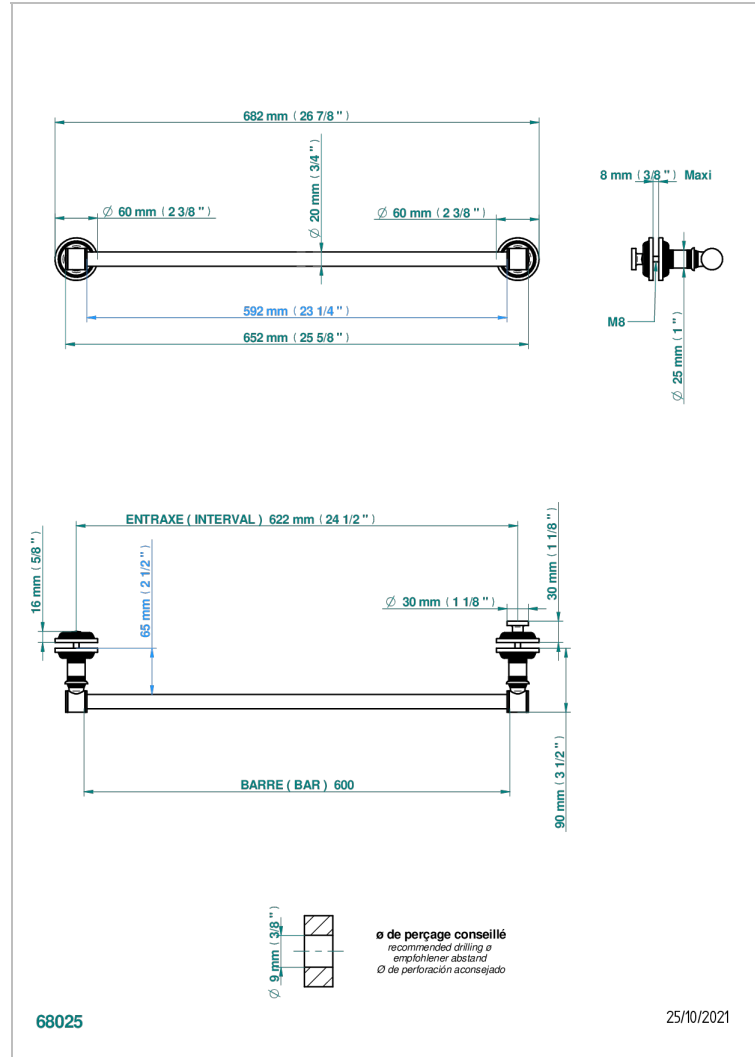

Towel rail with one rail for glass door with knob on side and escutcheon the other side

EIGENSCHAFTEN

- West Coast Metal
- Towel rail with one rail for glass door with knob on side and escutcheon the other side