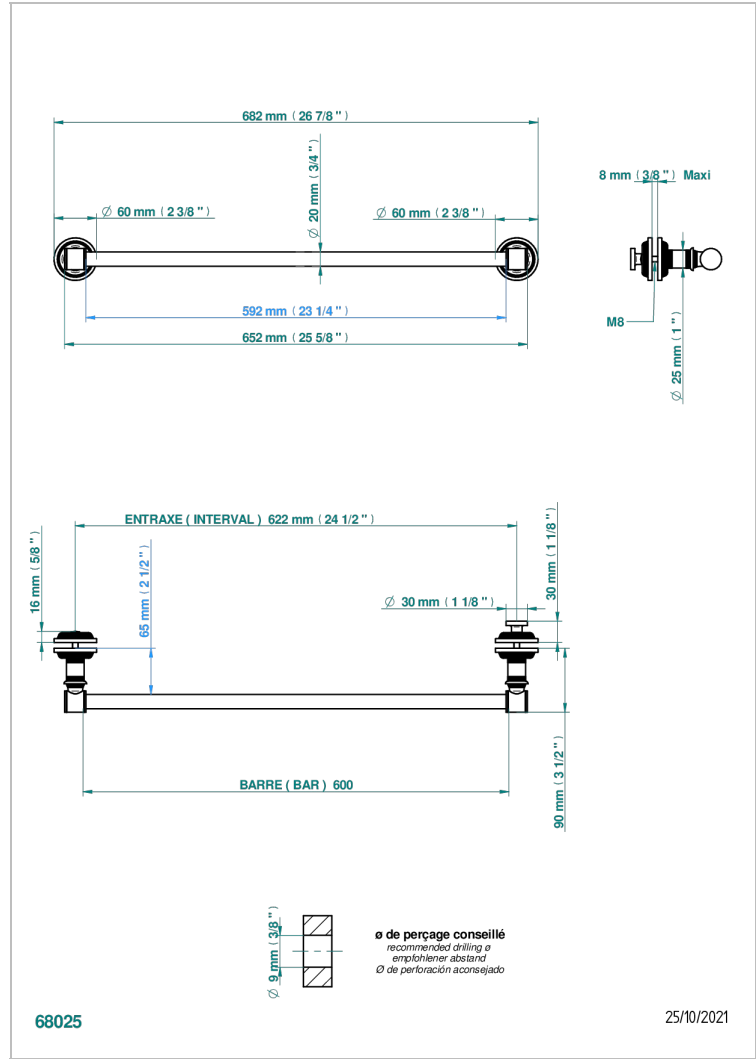

Towel rail with one rail for glass door with knob on side and escutcheon the other side

CARACTERÍSTICAS

- West Coast Metal
- Towel rail with one rail for glass door with knob on side and escutcheon the other side