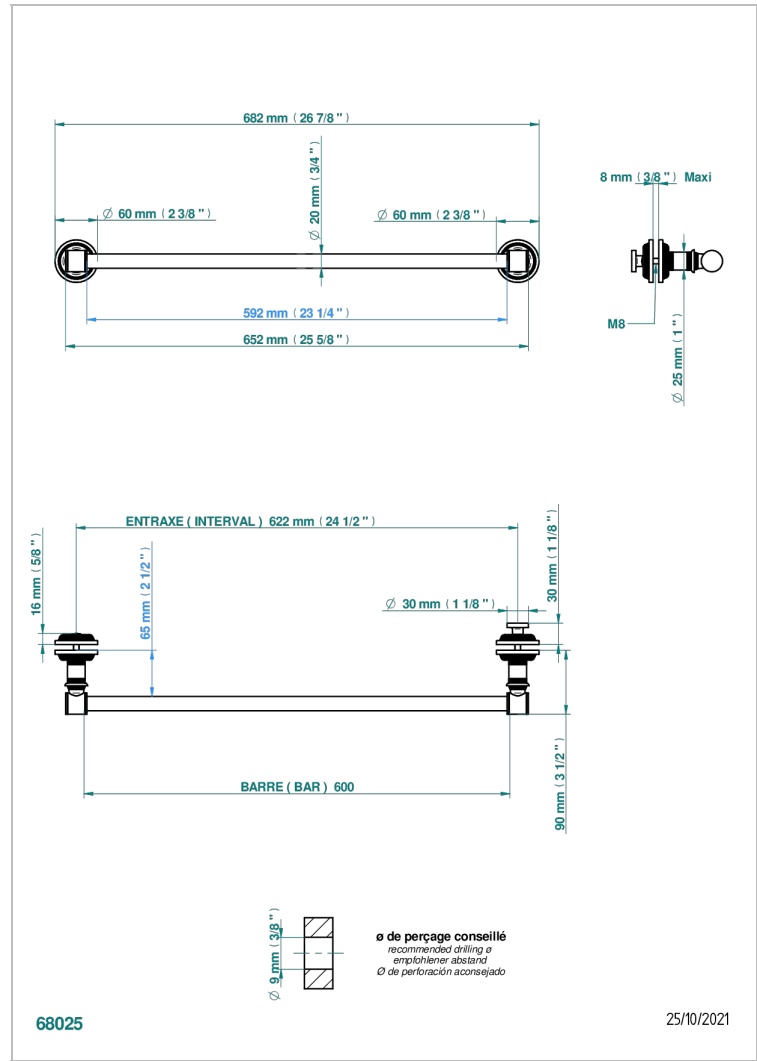

Towel rail with one rail for glass door with knob on side and escutcheon the other side

CHARACTERISTIC

- West Coast Metal
- Towel rail with one rail for glass door with knob on side and escutcheon the other side

AVAILABLE FINITIONS

- | | | | | |
|------------------------------|-----------------------------------|----------------------------------|---------------------------------------|-----------------------------------|
| Antique nickel - H28 | Graphite PVD - H64 | Matt chrome - C02 | Natural smoked Brass - A13 | Soft gold - F30 |
| Black ceram - D30 | Lacquered light bronze - D01 | Matt gold - F07 | Nickel color PVD - H55 | Soft matt gold - F31 |
| Blush PVD - H62 | Matt Umber PVD - H67 | Matt gold color PVD - H53 | Polished chrome (color finish) - A02 | Umber PVD - H66 |
| Brass color PVD - H49 | Matt blush PVD - H60 | Matt graphite PVD - H65 | Polished chrome with gold inlay - GA1 | Varnished matt antique red copper |
| Brown bronze color PVD - F33 | Matt brass color PVD - H50 | Matt nickel (color finish) - C01 | Polished gold (color finish) - F01 | (color finish) - H07 |
| Gold color PVD - H52 | Matt brown bronze color PVD - F34 | Matt nickel color PVD - H56 | Polished nickel - B01 | |