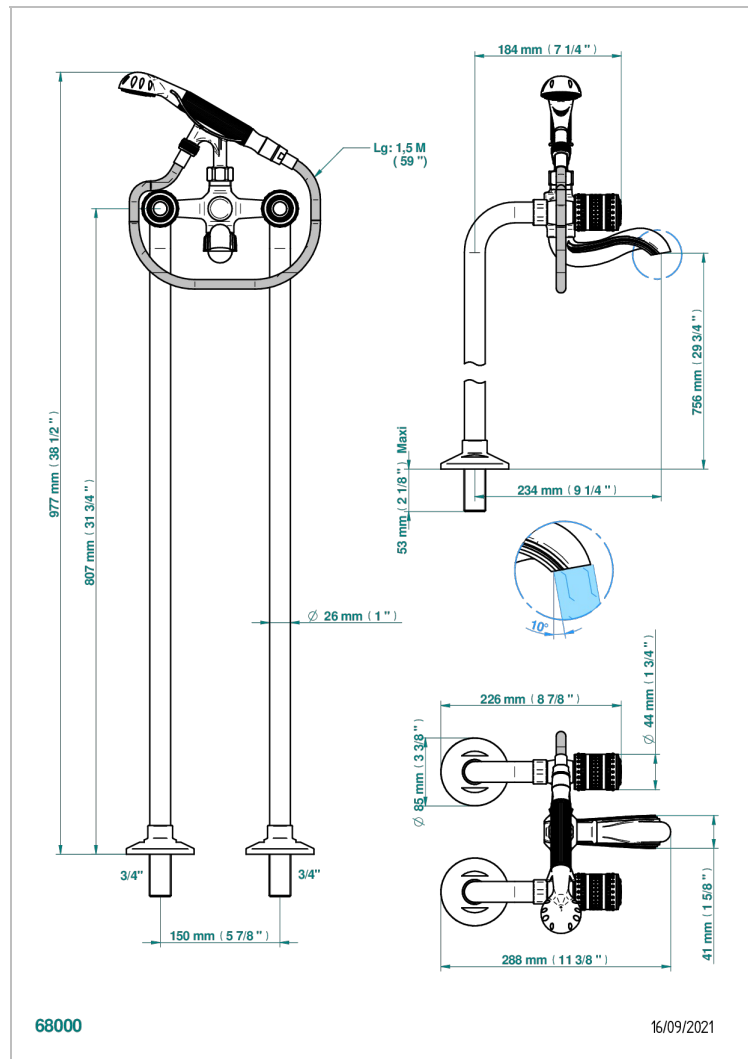

MONTE CARLO, WHITE GOLD PORCELAIN

U8C-13CS

Bath shower tub filler with floor risers

CHARACTERISTIC

- ACS : 21ACCLY034

STANDARDS

AVAILABLE FINITIONS

- Black ceram - D30
- Chrome polished - A02
- Chrome polished / gold polished - G02
- Copper antique matt, coated - H07
- Gold mat - F07
- Gold polished - F01

- Light coated bronze - D01
- Matt chrome (American satin) - C02
- Matt nickel (American satin) - C01
- Nickel antique / Sovereign - H28
- Nickel polished - B01
- Soft gold - F30

- Soft matt gold - F31