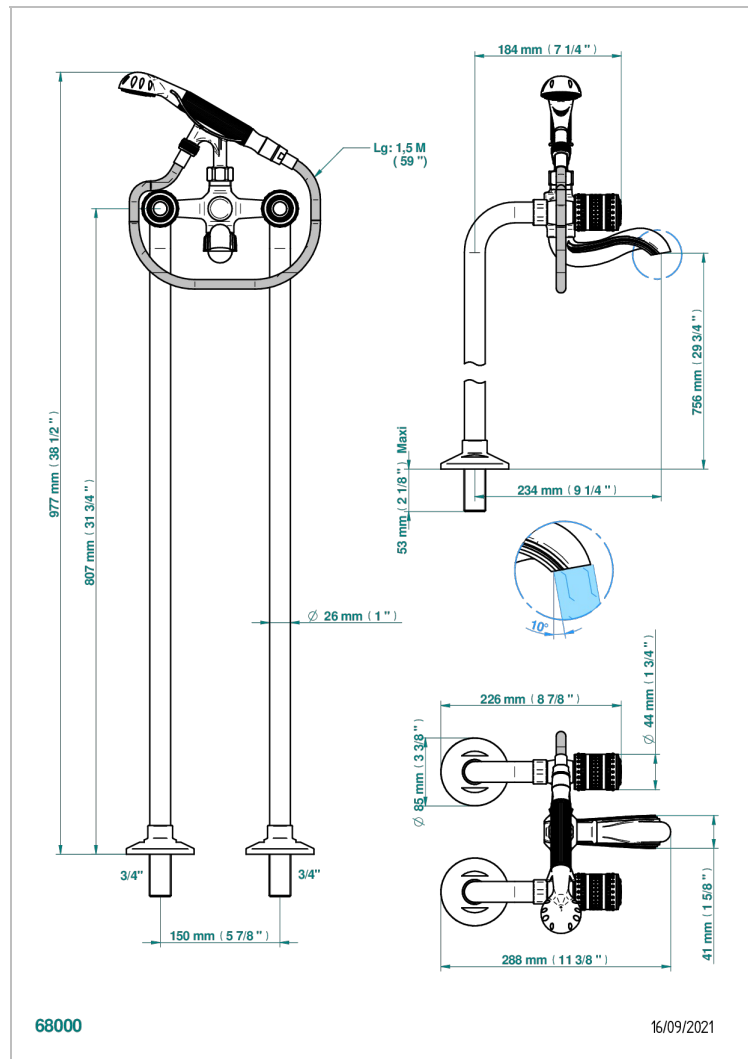

# MONTE CARLO, WHITE GOLD PORCELAIN

U8C-13CS

Free-standing bath/shower mixer with upright connections

## CHARACTERISTIC

- ACS : 21ACCLY034

## RELATED SKU'S

- Ref. G00-13800A Set of installation for tub filler

- Varnished matt antique red copper (color finish) - H07