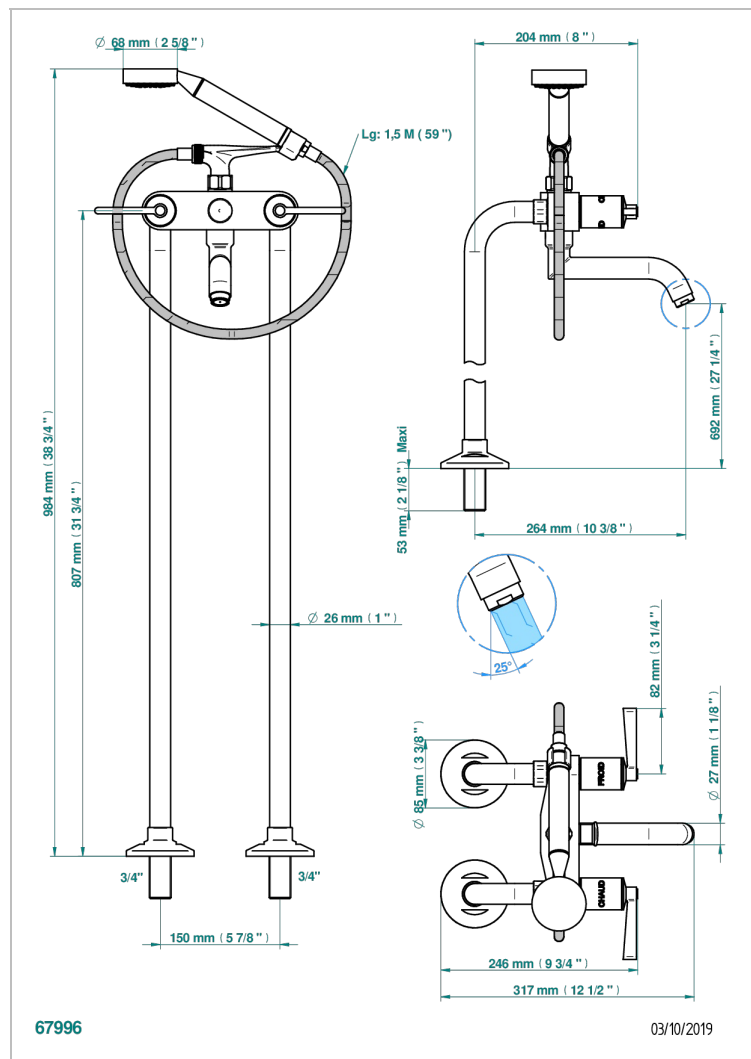

# FAUBOURG METAL WITH LEVER HANDLES

G2U-13CS

Bath shower tub filler with floor risers

## CHARACTERISTIC

- ACS : 21ACCLY034