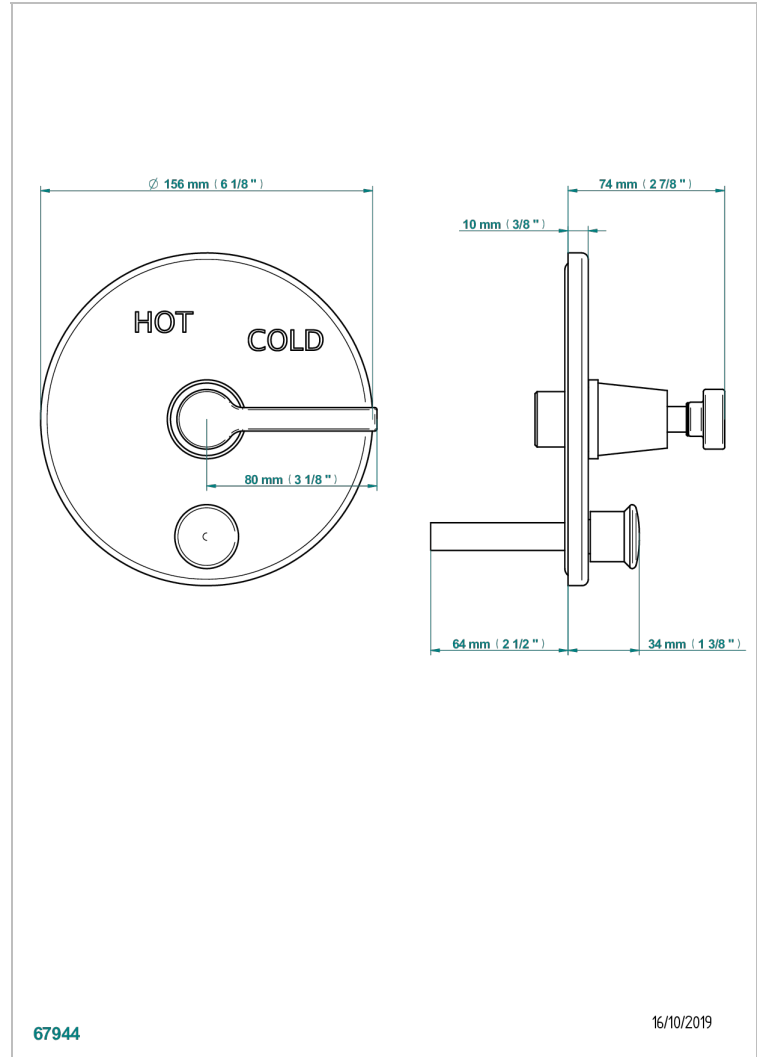

SPIRIT WITH LEVER HANDLES

G58-321B

Trim only for pressure balance with diverter system

THG[®]
PARIS

CHARACTERISTIC

- Spirit with lever handles
- Trim only for pressure balance with diverter system

AVAILABLE FINITIONS