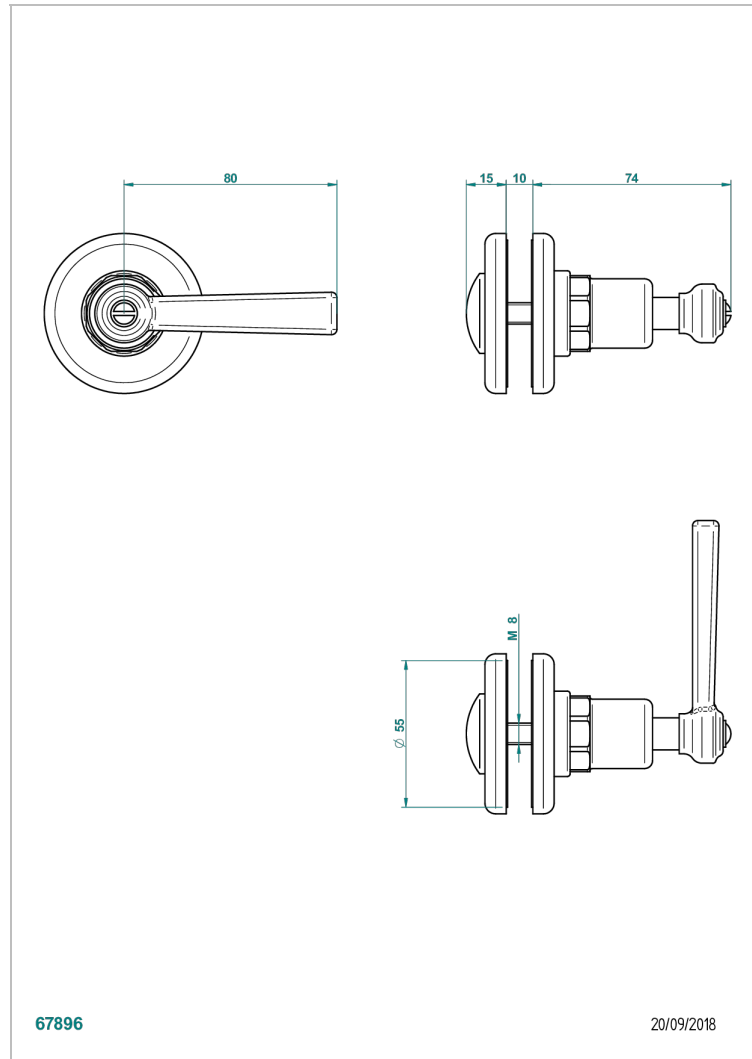

SAINT-GERMAIN WITH LEVER HANDLES

G7D-639V

Large knob

THG[®]
PARIS

67896

20/09/2018

CHARACTERISTIC

- Saint-germain with lever handles
- Large knob