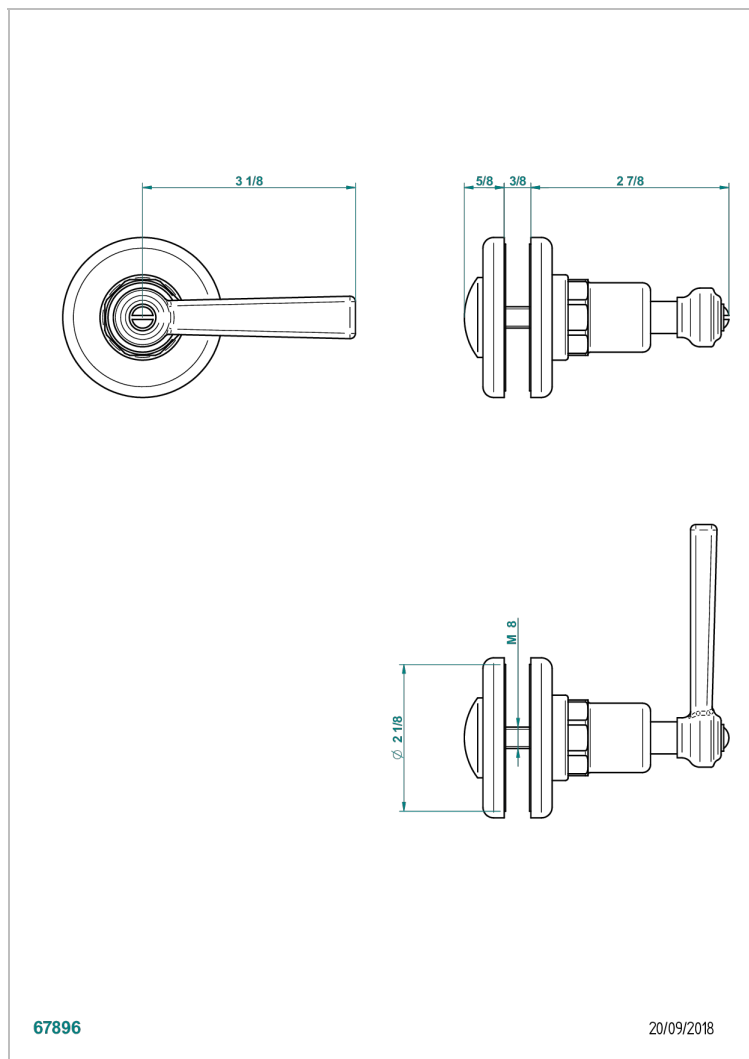

SAINT-GERMAIN WITH LEVER HANDLES

G7D-639V

Large knob

CHARACTERISTIC

- Saint-germain with lever handles
- Large knob

AVAILABLE FINITIONS

Black ceram - D30
Blush PVD - H62
Brass color PVD - H49
Brown bronze color PVD - F33
Chrome polished - A02
Chrome polished / gold polished - G02