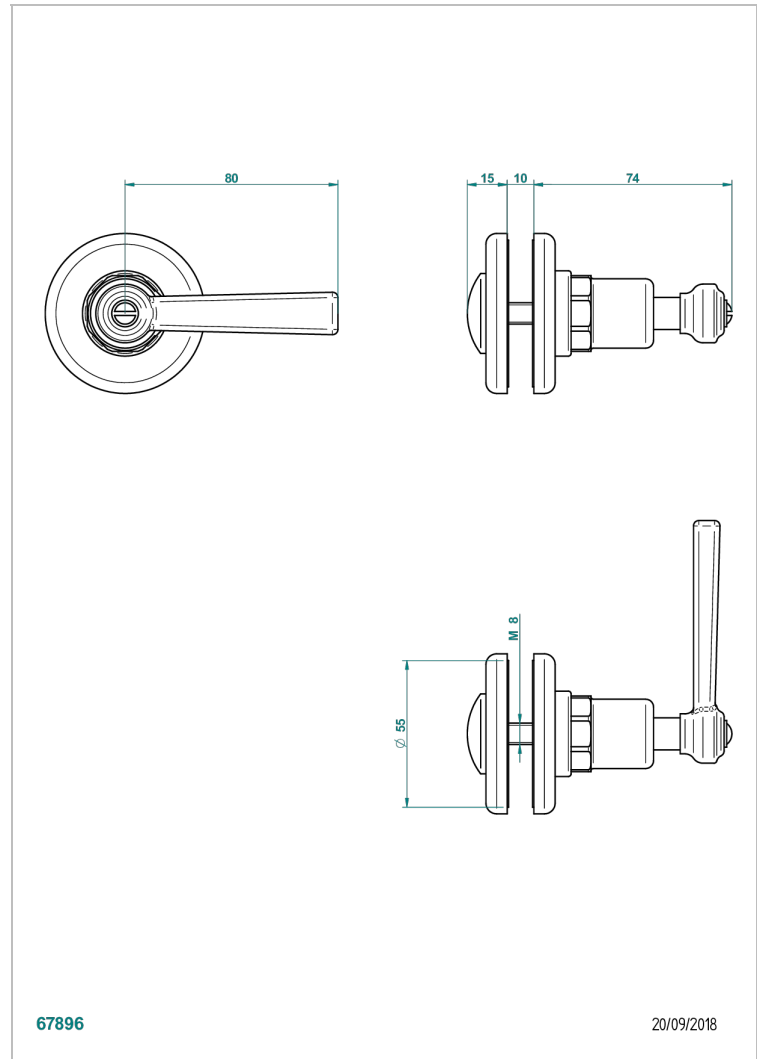

SAINT-GERMAIN WITH LEVER

G7D-639V

Large door knob

THG[®]
PARIS

CHARACTERISTIC

- Saint-germain with lever
- Large door knob

AVAILABLE FINITIONS

Antique nickel - H28
Black ceram - D30
Blush PVD - H62
Brass color PVD - H49
Brown bronze color PVD - F33
Gold color PVD - H52