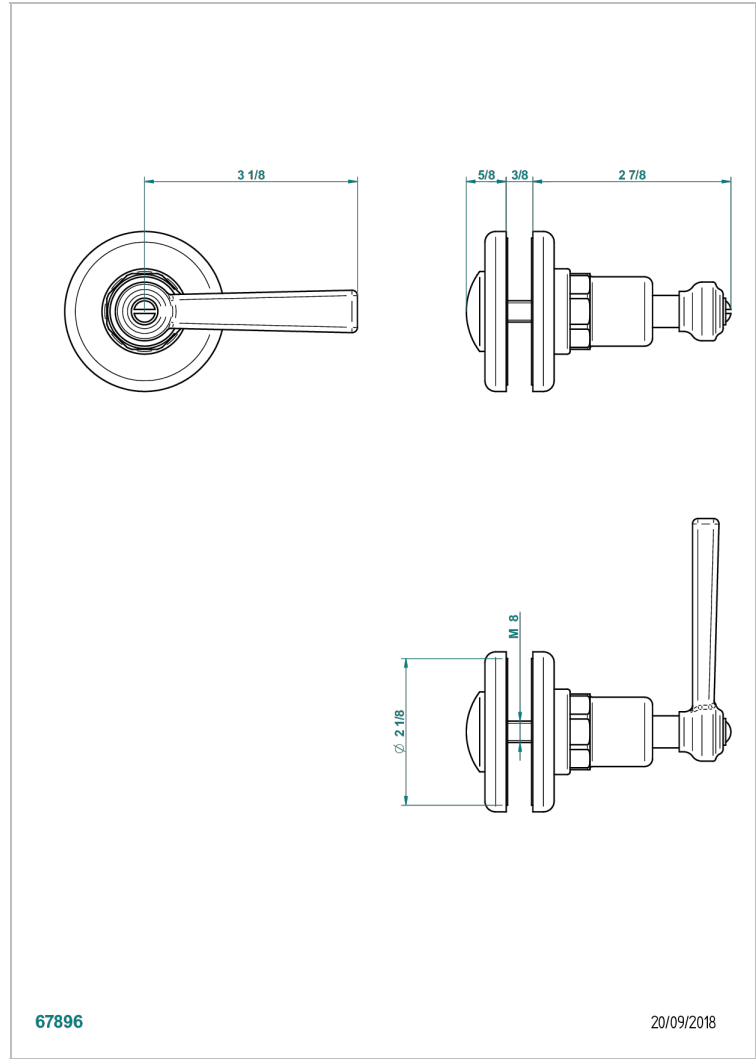

SAINT-GERMAIN WITH LEVER

G7D-639V

Large door knob

THG[®]
PARIS

CHARACTERISTIC

- Saint-germain with lever
- Large door knob

AVAILABLE FINITIONS

Antique nickel - H28
Black ceram - D30
Blush PVD - H62
Brass color PVD - H49
Brown bronze color PVD - F33
Gold color PVD - H52