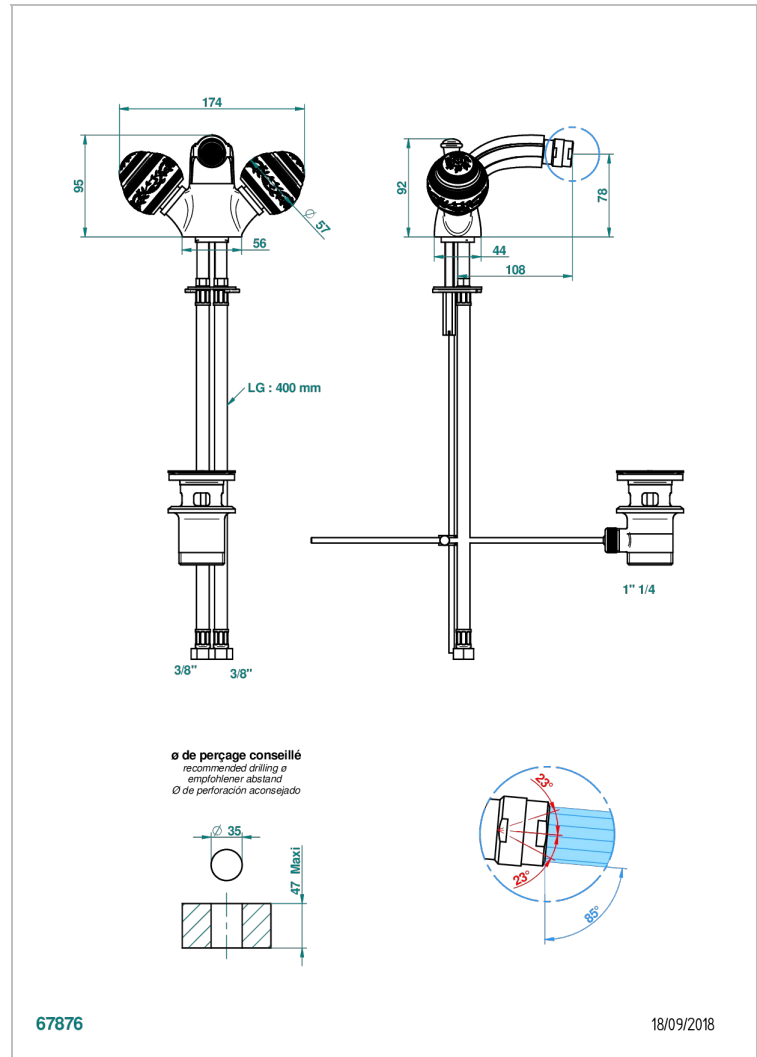

MARQUISE GOLD DECOR

A7F-3202/W

1-hole bidet mixer with swivel jets handshower with waste - WRAS approved

CHARACTERISTIC

- WRAS : 2005304

STANDARDS

AVAILABLE FINITIONS

Antique nickel - H28
Black ceram - D30
Blush PVD - H62
Brass color PVD - H49
Brown bronze color PVD - F33
Gold color PVD - H52