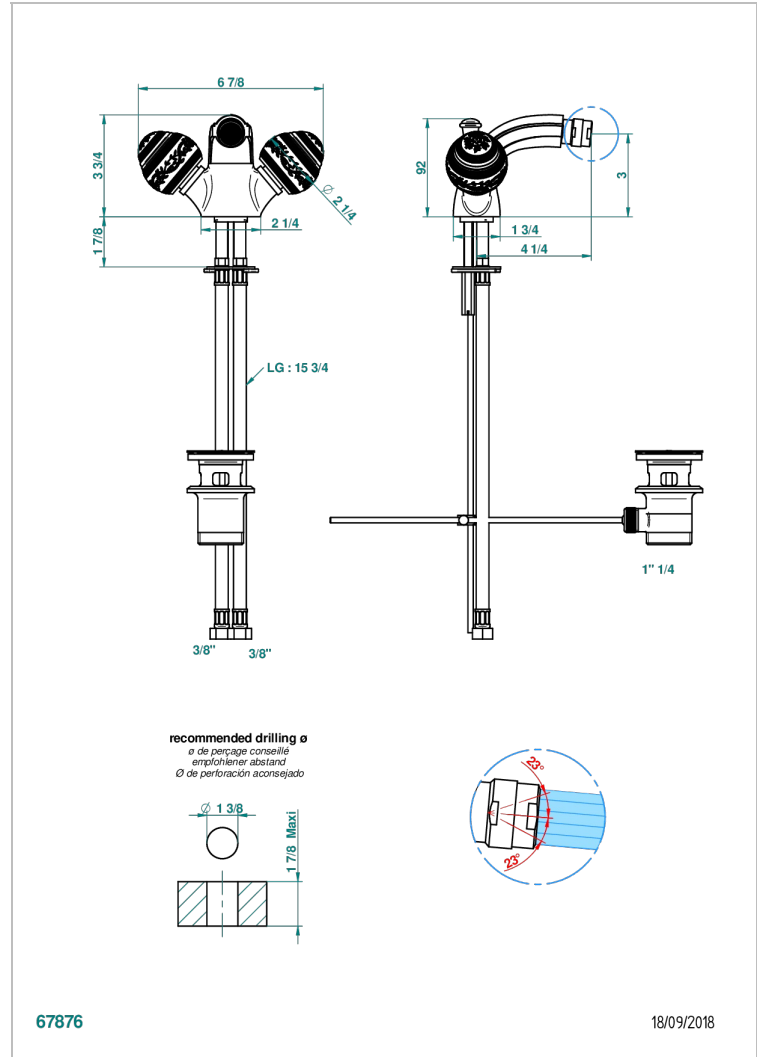

# MARQUISE GOLD DECOR

A7F-3202/W

1-hole bidet mixer with swivel jets handshower with waste - WRAS approved

## CHARACTERISTIC

- WRAS : 2005304