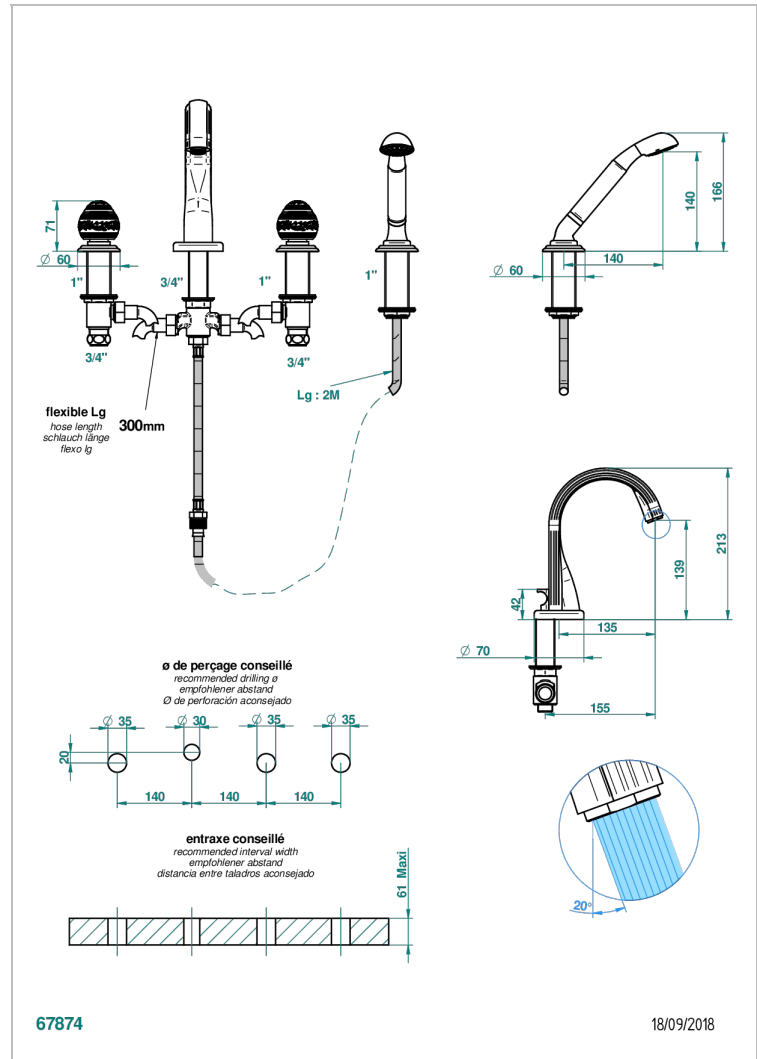

MARQUISE GOLD DECOR

A7F-112B/W

Rim mounted 4-hole bath/shower mixer, diverter to normal spout - WRAS approved

CHARACTERISTIC

- WRAS : 2111303

STANDARDS

AVAILABLE FINITIONS

Antique nickel - H28
Black ceram - D30
Blush PVD - H62
Brass color PVD - H49
Brown bronze color PVD - F33
Gold color PVD - H52

Graphite PVD - H64
Lacquered light bronze - D01
Matt Umber PVD - H67
Matt blush PVD - H60
Matt brass color PVD - H50
Matt brown bronze color PVD - F34

Matt chrome - C02
Matt gold - F07
Matt gold color PVD - H53
Matt graphite PVD - H65
Matt nickel (color finish) - C01
Matt nickel color PVD - H56

Nickel color PVD - H55
Polished chrome (color finish) - A02
Polished chrome / Polished gold (color finish) - G02
Polished gold (color finish) - F01
Polished nickel - B01
Soft gold - F30

Soft matt gold - F31
Umber PVD - H66
Varnished matt antique red copper (color finish) - H07