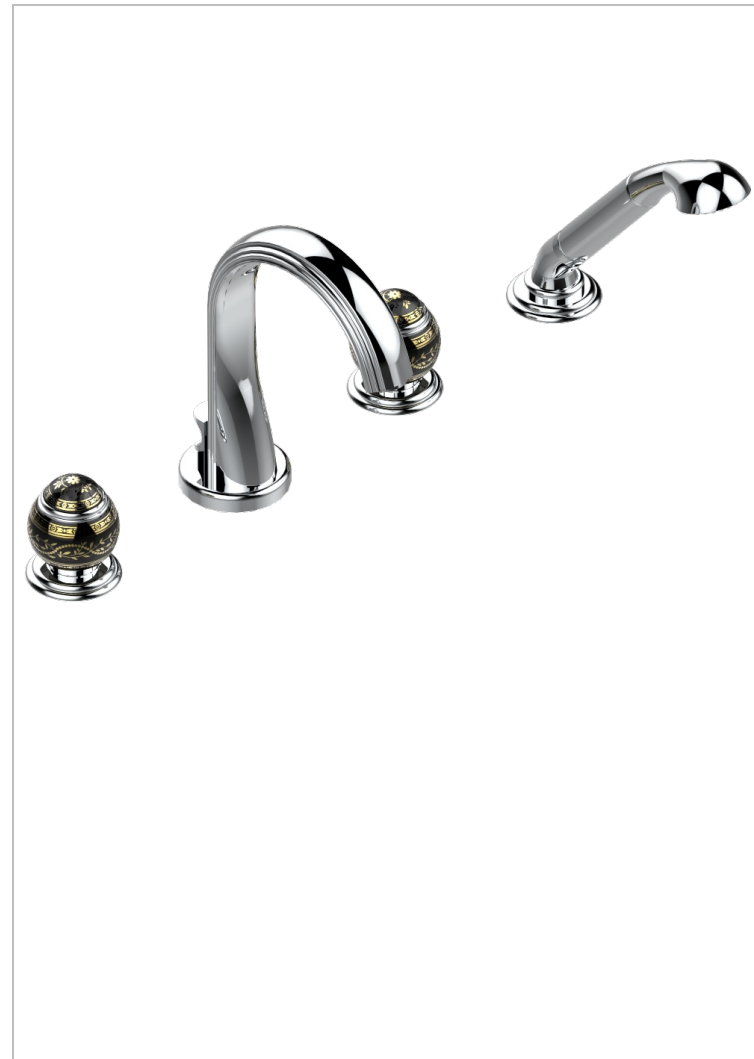

MARQUISE GOLD DECOR

A7F-112B/W

Rim mounted 4-hole bath/shower mixer, diverter to normal spout - WRAS approved

CHARACTERISTIC

- WRAS : 2111303

STANDARDS

AVAILABLE FINITIONS

Antique nickel - H28
Black ceram - D30
Blush PVD - H62
Brass color PVD - H49
Brown bronze color PVD - F33
Gold color PVD - H52

Graphite PVD - H64
Lacquered light bronze - D01
Matt Umber PVD - H67
Matt blush PVD - H60
Matt brass color PVD - H50
Matt brown bronze color PVD - F34

Matt chrome - C02
Matt gold - F07
Matt gold color PVD - H53
Matt graphite PVD - H65
Matt nickel (color finish) - C01
Matt nickel color PVD - H56

Nickel color PVD - H55
Polished chrome (color finish) - A02
Polished chrome / Polished gold (color finish) - G02
Polished gold (color finish) - F01
Polished nickel - B01
Soft gold - F30

Soft matt gold - F31
Umber PVD - H66
Varnished matt antique red copper (color finish) - H07