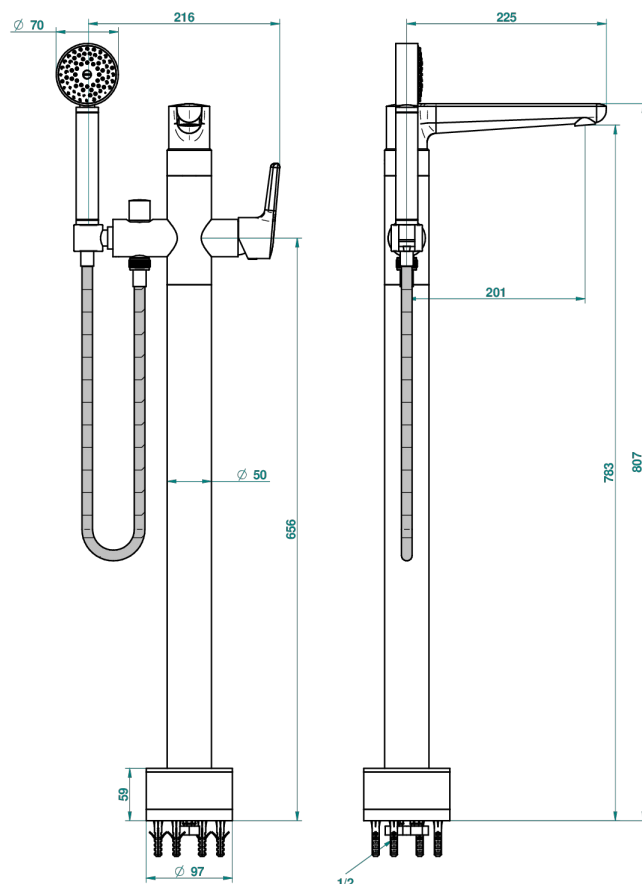

SYSTEM SMOOTH METAL WITH LEVER

G9B-6508S

Free-standing bath mixer with handshower with Easyclean system

THG[®]
PARIS

67839

12/04/2019

CHARACTERISTIC

- System Smooth Metal with lever
- Free-standing bath mixer with handshower with Easyclean system