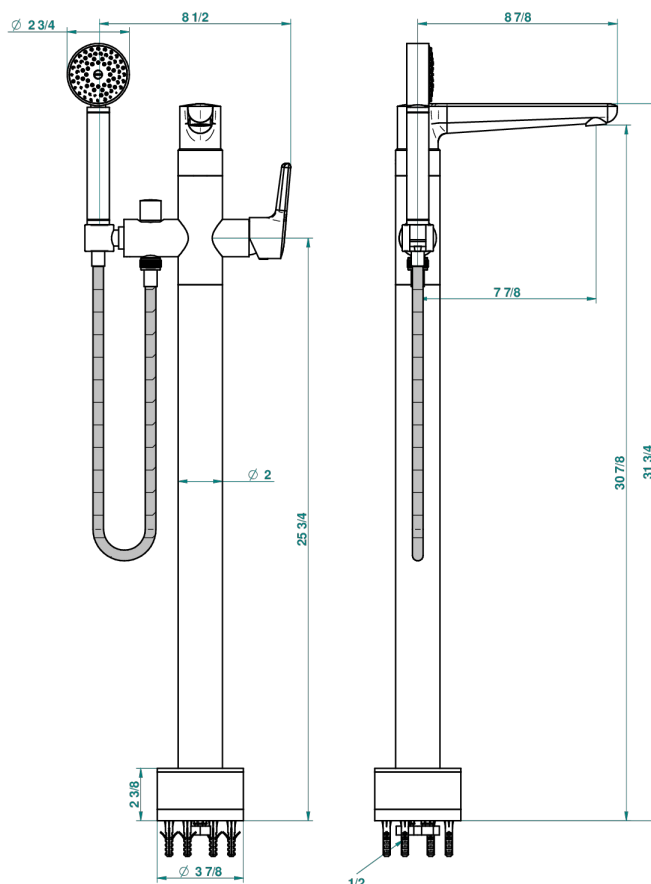

SYSTEM SMOOTH METAL WITH LEVER

G9B-6508S

THG[®]
PARIS

Free-standing bath mixer with handshower with Easyclean system

CHARACTERISTIC

- System Smooth Metal with lever
- Free-standing bath mixer with handshower with Easyclean system