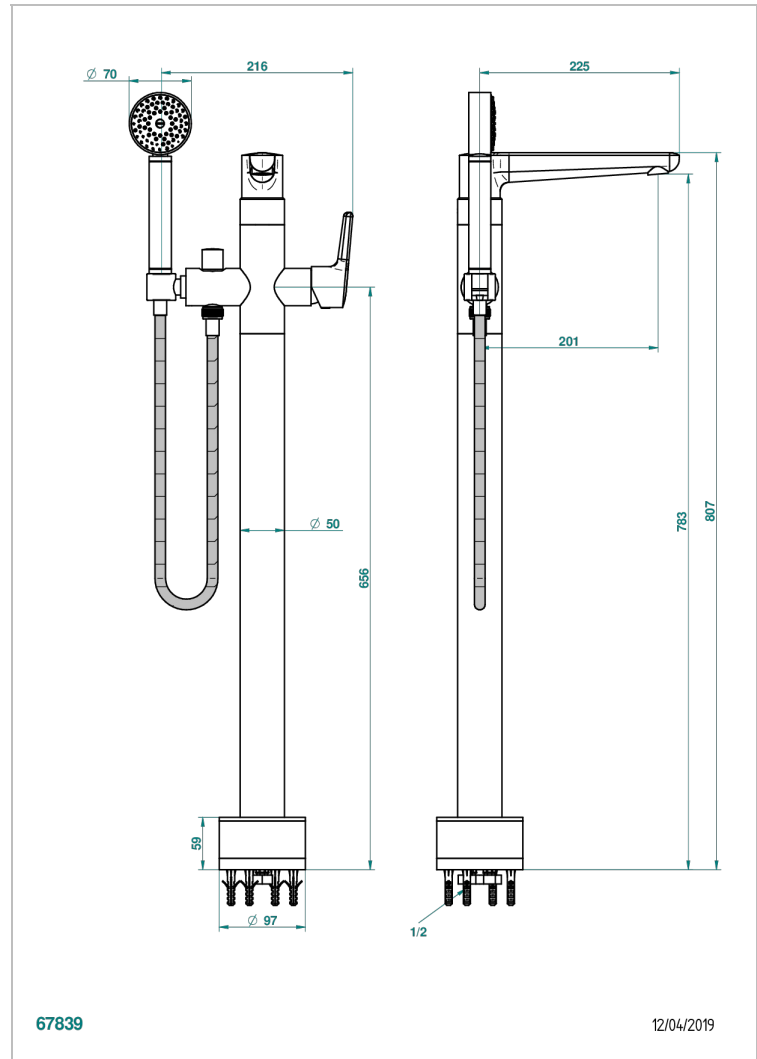

# SYSTEM SMOOTH METAL

G9A-6508S

THG<sup>®</sup>  
PARIS

Free-standing single lever bath mixer with handshower with Easyclean system

## CHARACTERISTIC

- System Smooth Metal
- Free-standing single lever bath mixer with handshower with Easyclean system