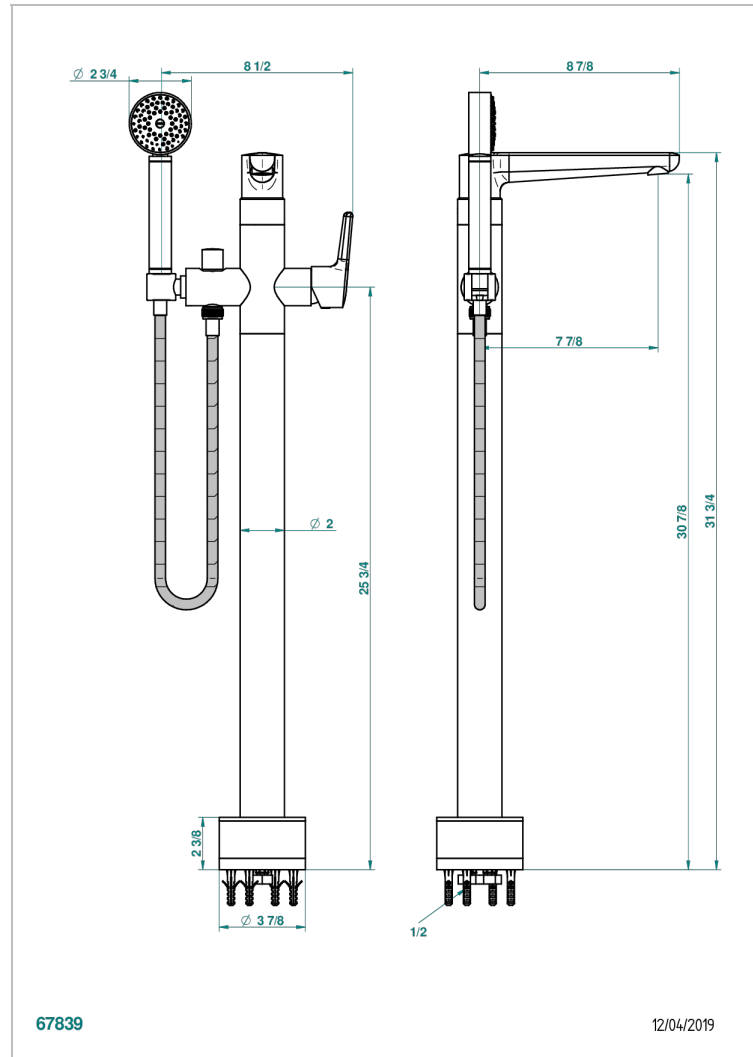

# SYSTEM SMOOTH METAL

G9A-6508S

THG<sup>®</sup>  
PARIS

Free-standing single lever bath mixer with handshower with Easyclean system

## CHARACTERISTIC

- System Smooth Metal
- Free-standing single lever bath mixer with handshower with Easyclean system