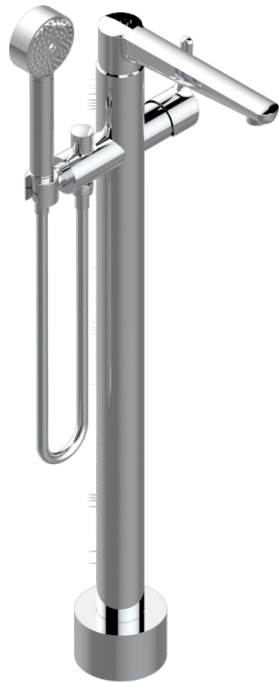

SYSTEM SMOOTH METAL

G9A-6508S

Free-standing bath mixer with handshower with Easyclean system

THG[®]
PARIS

CHARACTERISTIC

- System Smooth Metal
- Free-standing bath mixer with handshower with Easyclean system

AVAILABLE FINITIONS

Antique nickel - H28
Black ceram - D30
Blush PVD - H62
Brass color PVD - H49
Brown bronze color PVD - F33
Gold color PVD - H52

Graphite PVD - H64
Lacquered light bronze - D01
Matt Umber PVD - H67
Matt blush PVD - H60
Matt brass color PVD - H50
Matt brown bronze color PVD - F34

Matt chrome - C02
Matt gold - F07
Matt gold color PVD - H53
Matt graphite PVD - H65
Matt nickel (color finish) - C01
Matt nickel color PVD - H56

Nickel color PVD - H55
Polished chrome (color finish) - A02
Polished chrome with gold inlay - GA1
Polished gold (color finish) - F01
Polished nickel - B01
Soft gold - F30

Soft matt gold - F31
Umber PVD - H66
Varnished matt antique red copper (color finish) - H07