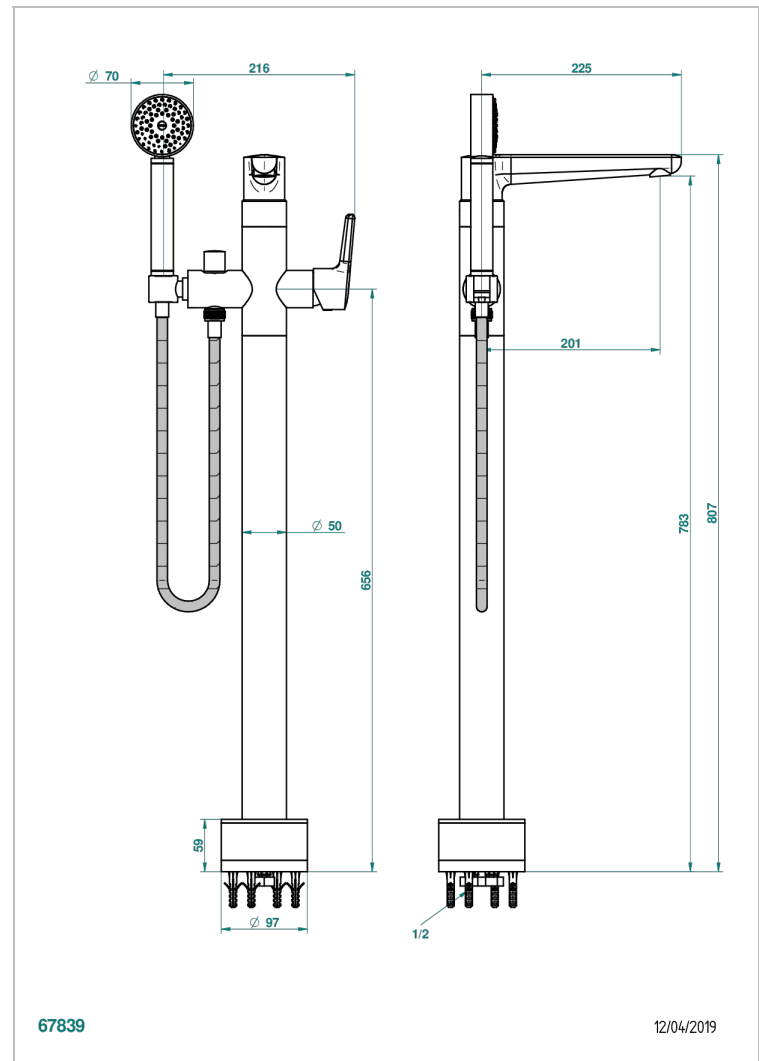

SYSTEM SMOOTH METAL

G9A-6508S

Free-standing bath mixer with handshower with Easyclean system

THG[®]
PARIS

CHARACTERISTIC

- System Smooth Metal
- Free-standing bath mixer with handshower with Easyclean system