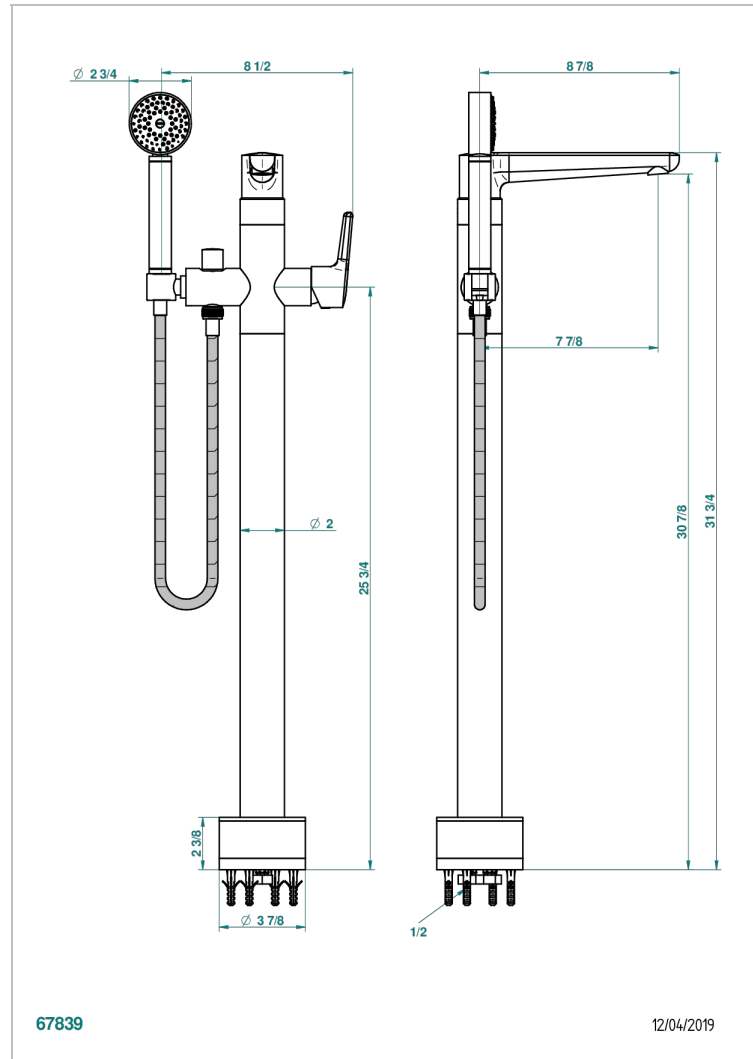

SYSTEM SMOOTH METAL

G9A-6508S

Free-standing bath mixer with handshower with Easyclean system

THG[®]
PARIS

CHARACTERISTIC

- System Smooth Metal
- Free-standing bath mixer with handshower with Easyclean system

AVAILABLE FINITIONS

Antique nickel - H28
Black ceram - D30
Blush PVD - H62
Brass color PVD - H49
Brown bronze color PVD - F33
Gold color PVD - H52

Graphite PVD - H64
Lacquered light bronze - D01
Matt Umber PVD - H67
Matt blush PVD - H60
Matt brass color PVD - H50
Matt brown bronze color PVD - F34