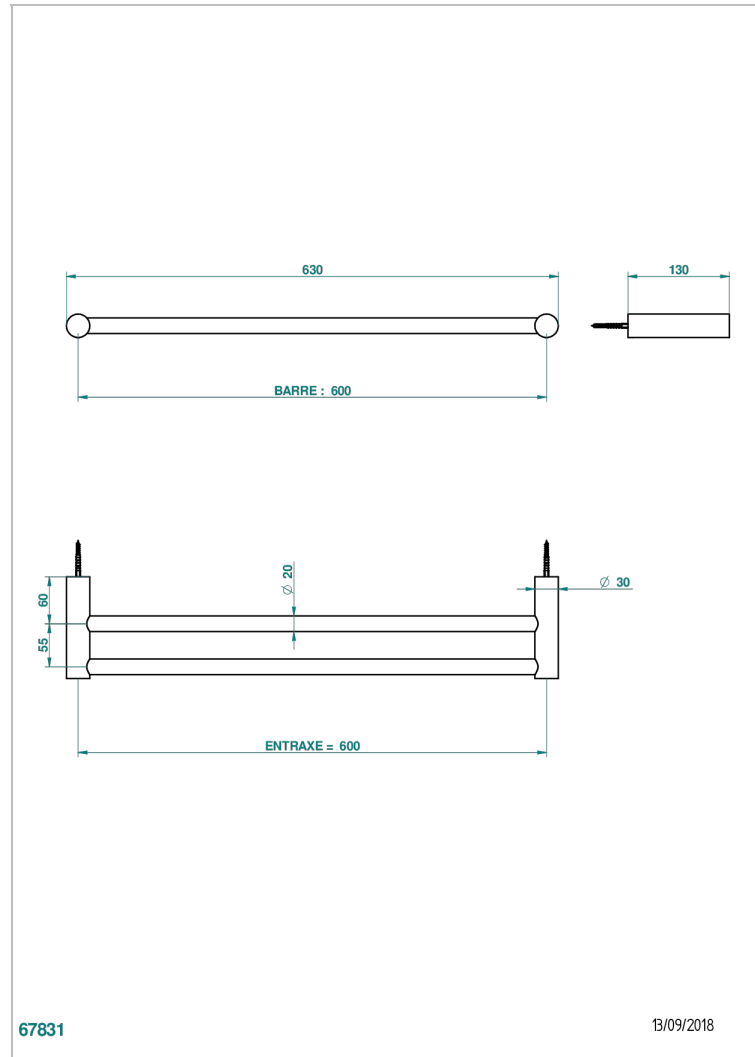

BEYOND CRYSTAL - BLUE CRYSTAL

U6K-516/60

Double towel bar, 24" long

CHARACTERISTIC

- Beyond Crystal - Blue crystal
- Double towel bar, 24" long

AVAILABLE FINITIONS

Black ceram - D30
Blush PVD - H62
Brass color PVD - H49
Brown bronze color PVD - F33
Chrome polished - A02
Chrome polished / gold polished - G02

Nickel antique / Sovereign - H28
Nickel color PVD - H55
Soft gold - F30
Soft matt gold - F31
Umber PVD - H66