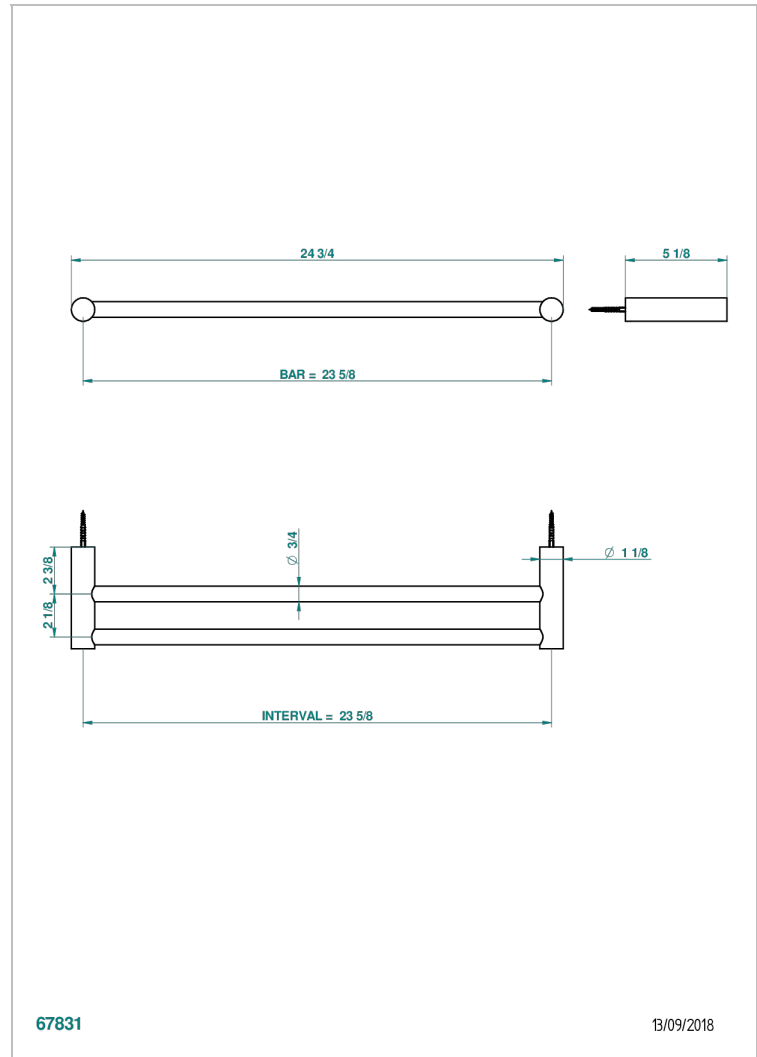

BEYOND CRYSTAL - AZUL CRISTAL

U6K-516/60

Towel rail, 2 fixed rails, length: 600 mm

THG[®]
PARIS

CARACTERÍSTICAS

- Beyond Crystal - azul cristal
- Towel rail, 2 fixed rails, length: 600 mm

ACABADOS DISPONIBLES