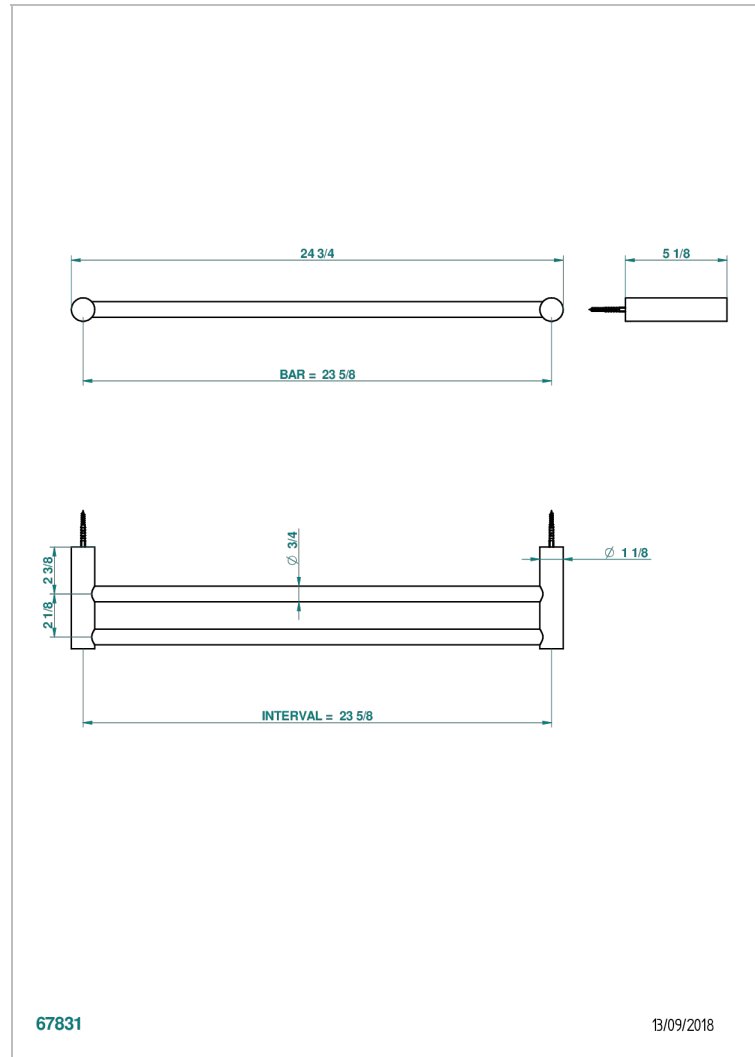

BEYOND CRYSTAL - BLUE CRYSTAL

U6K-516/60

Double towel bar, 24" long

CHARACTERISTIC

- Beyond Crystal - Blue crystal
- Double towel bar, 24" long

AVAILABLE FINITIONS

Black ceram - D30
Blush PVD - H62
Brass color PVD - H49
Brown bronze color PVD - F33
Chrome polished - A02
Chrome polished / gold polished - G02