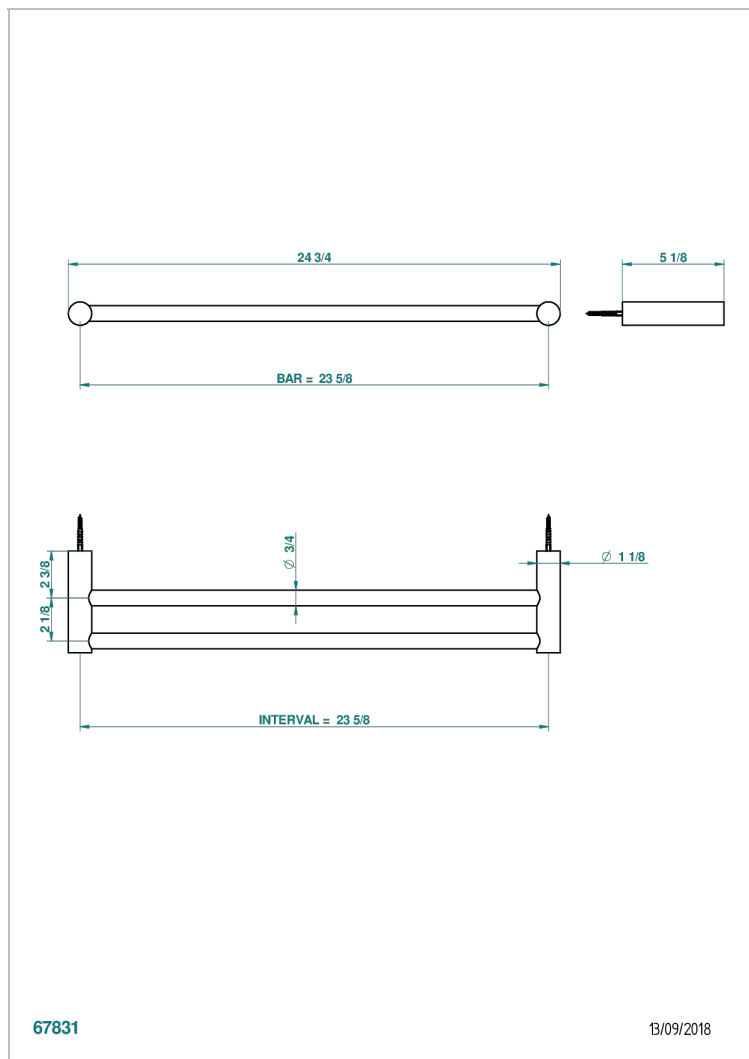

BEYOND CRYSTAL -BUE CRYSTAL

U6K-516/60

Towel rail, 2 fixed rails, length: 600 mm

THG[®]
PARIS

67831

13/09/2018

CHARACTERISTIC

- Beyond Crystal -Bue crystal
- Towel rail, 2 fixed rails, length: 600 mm