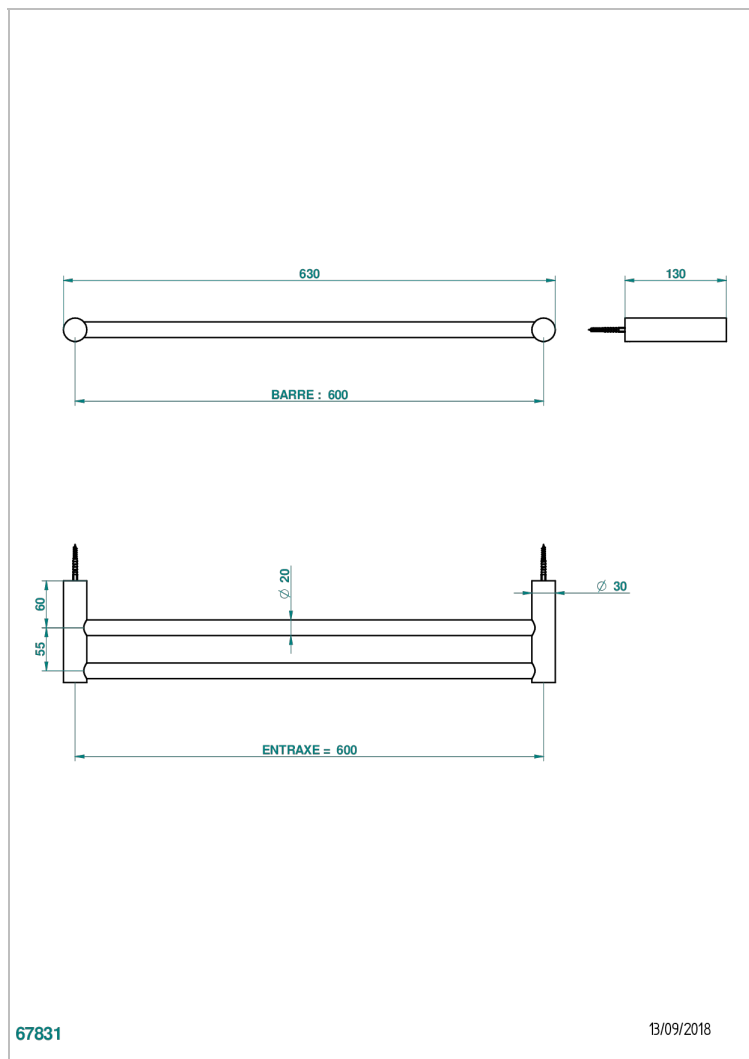

BEYOND CRYSTAL -BUE CRYSTAL

U6K-516/60

Towel rail, 2 fixed rails, length: 600 mm

THG[®]
PARIS

CHARACTERISTIC

- Beyond Crystal -Bue crystal
- Towel rail, 2 fixed rails, length: 600 mm

AVAILABLE FINITIONS

Antique nickel - H28
Black ceram - D30
Blush PVD - H62
Brass color PVD - H49
Brown bronze color PVD - F33
Gold color PVD - H52