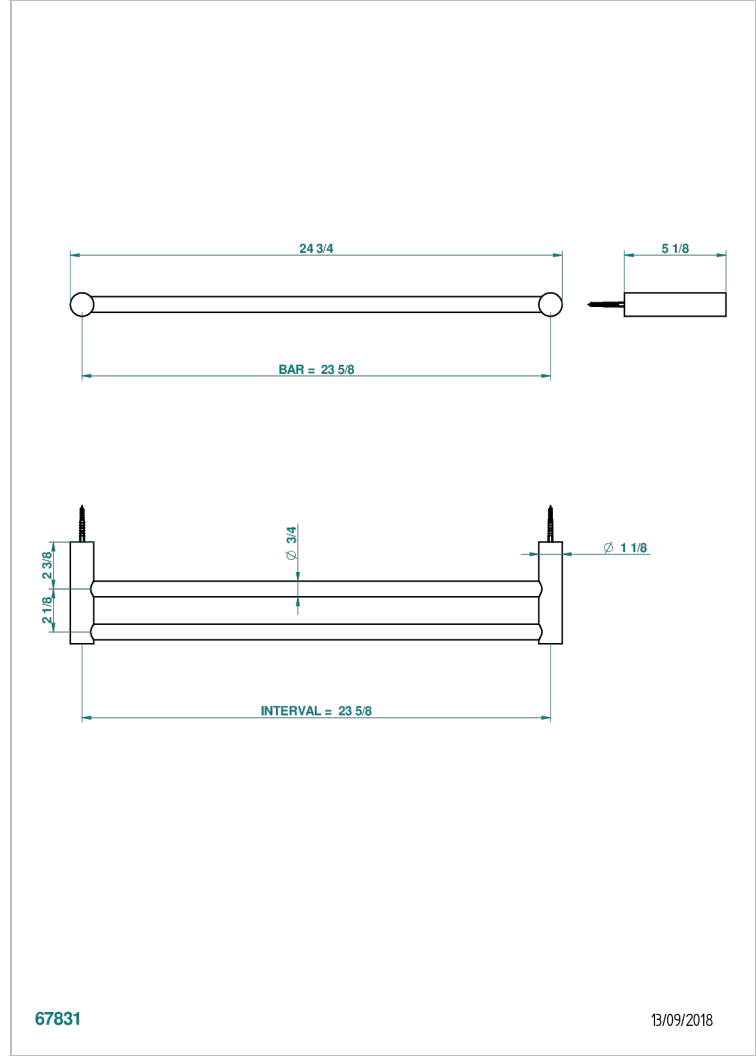

# BEYOND CRYSTAL - AZUL CRISTAL

U6K-516/60

Towel rail, 2 fixed rails, length: 600 mm

THG<sup>®</sup>  
PARIS

## CARACTERÍSTICAS

- Beyond Crystal - azul cristal
- Towel rail, 2 fixed rails, length: 600 mm