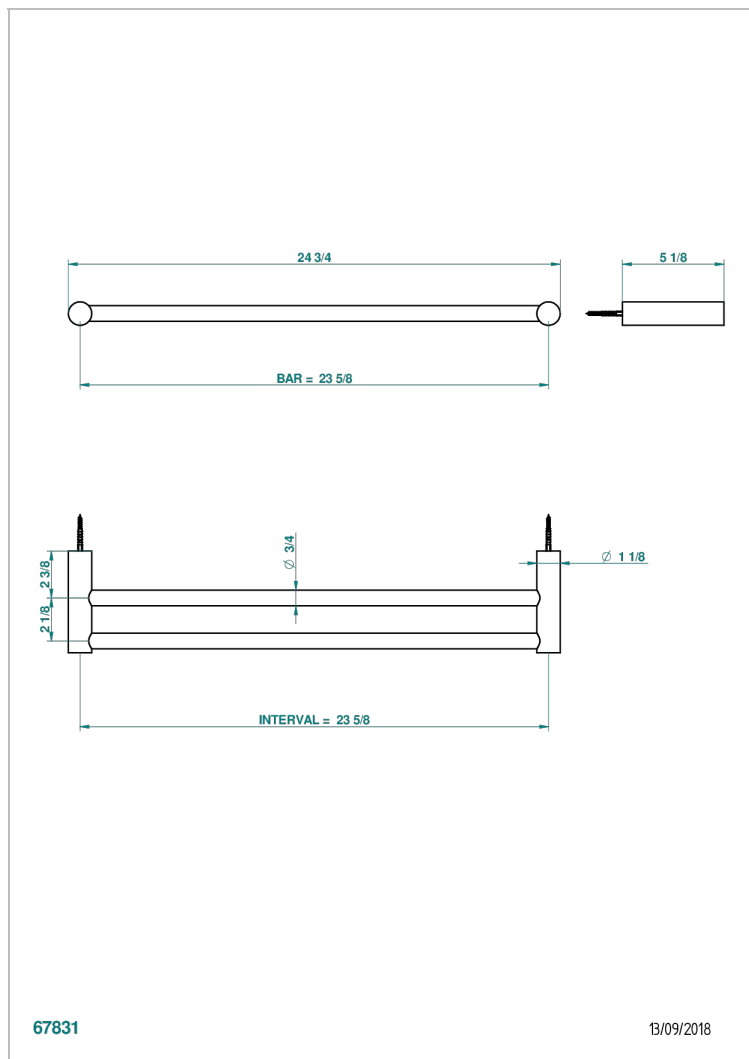

# BEYOND CRYSTAL -BUE CRYSTAL

U6K-516/60

Towel rail, 2 fixed rails, length: 600 mm

THG<sup>®</sup>  
PARIS

## CHARACTERISTIC

- Beyond Crystal -Bue crystal
- Towel rail, 2 fixed rails, length: 600 mm