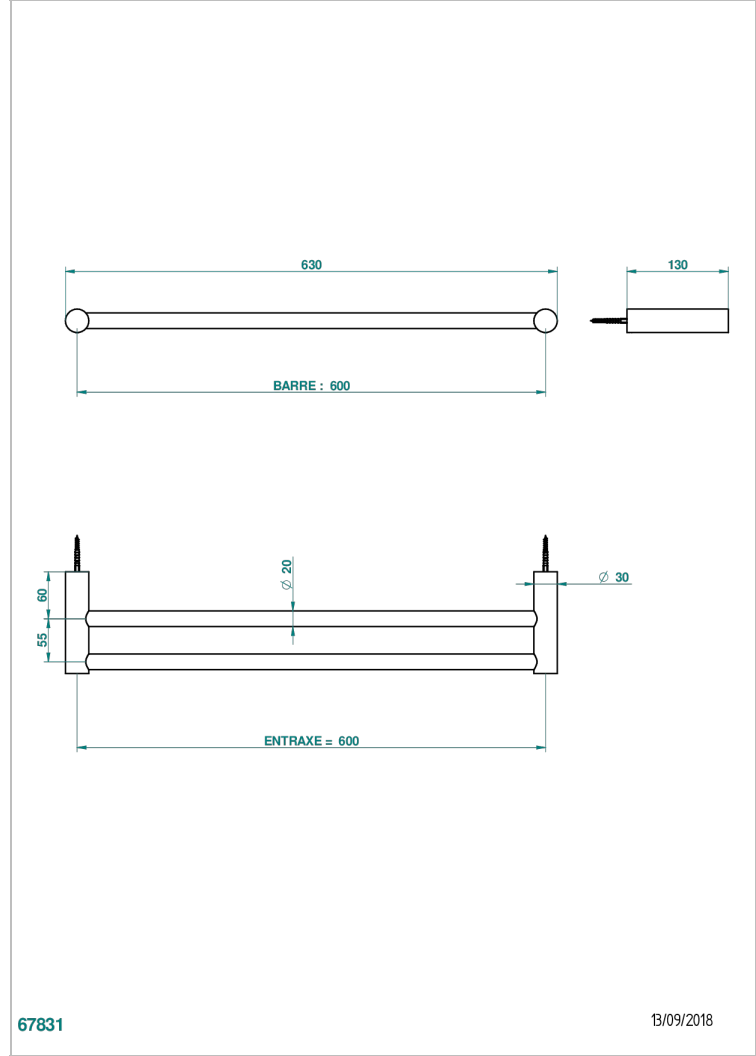

BEYOND CRYSTAL - AZUL CRISTAL

U6K-516/60

Towel rail, 2 fixed rails, length: 600 mm

THG[®]
PARIS

67831

13/09/2018

CARACTERÍSTICAS

- Beyond Crystal - azul cristal
- Towel rail, 2 fixed rails, length: 600 mm