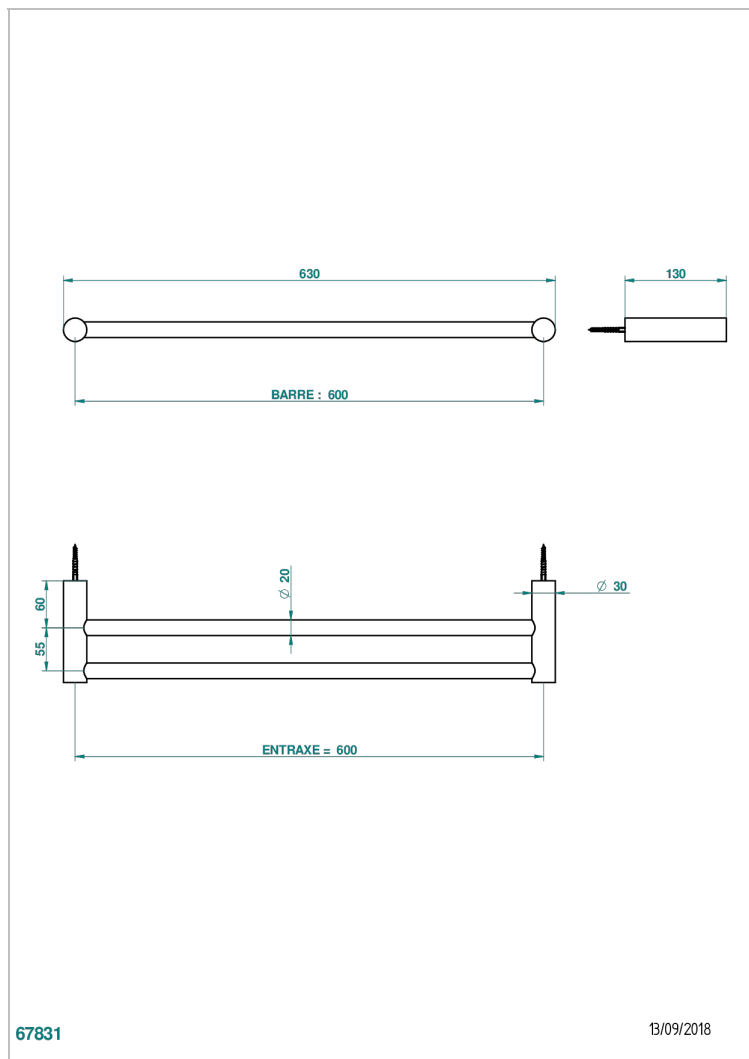

BEYOND CRYSTAL -BUE CRYSTAL

U6K-516/60

Towel rail, 2 fixed rails, length: 600 mm

THG[®]
PARIS

67831

13/09/2018

CHARACTERISTIC

- Beyond Crystal -Bue crystal
- Towel rail, 2 fixed rails, length: 600 mm