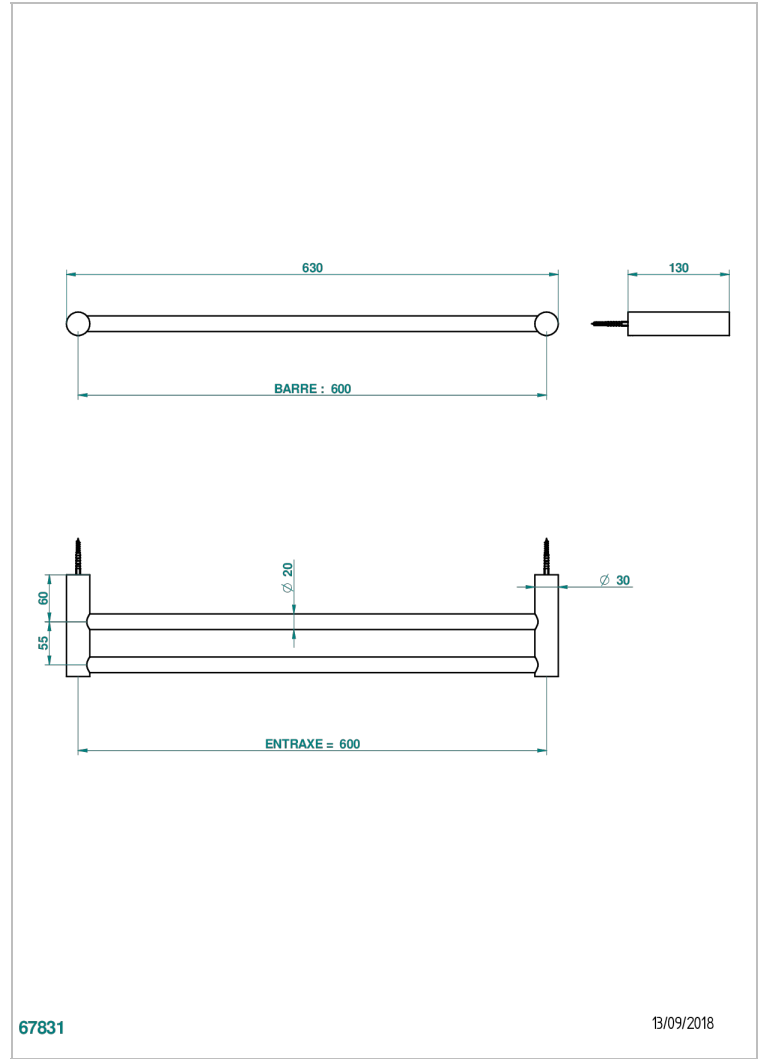

# BEYOND CRYSTAL -BUE CRYSTAL

U6K-516/60

Towel rail, 2 fixed rails, length: 600 mm

THG<sup>®</sup>  
PARIS

## 特色

- Beyond Crystal -Bue crystal
- Towel rail, 2 fixed rails, length: 600 mm