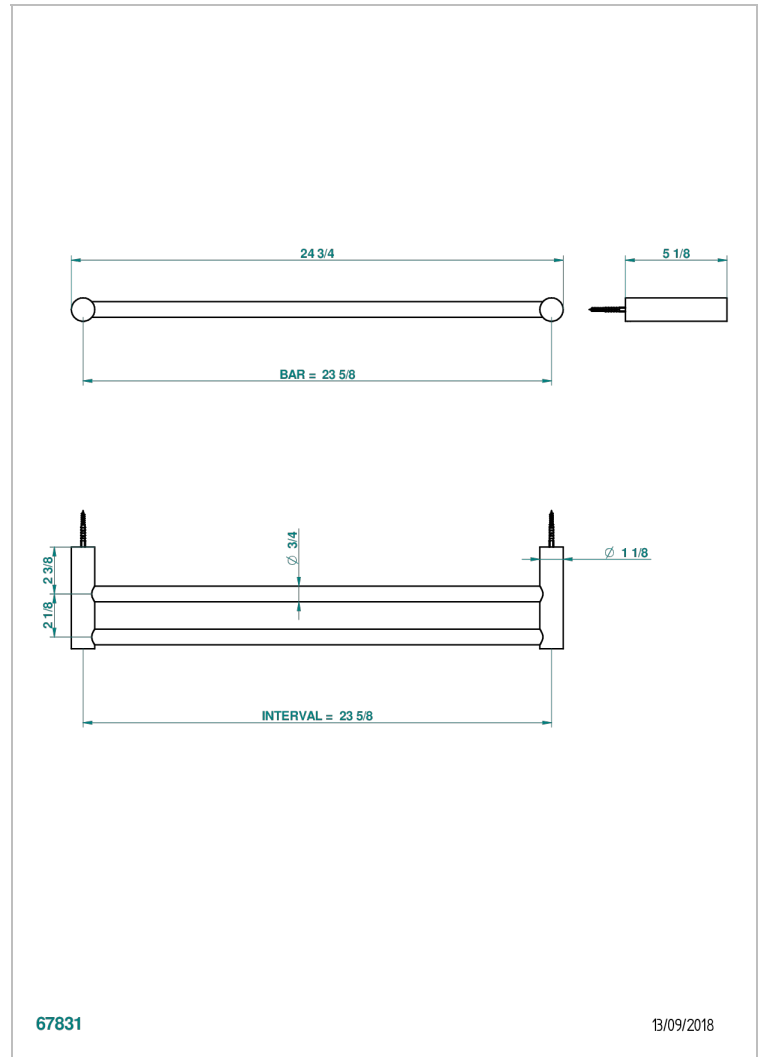

BEYOND CRYSTAL - AZUL CRISTAL

U6K-516/60

Towel rail, 2 fixed rails, length: 600 mm

THG[®]
PARIS

CARACTERÍSTICAS

- Beyond Crystal - azul cristal
- Towel rail, 2 fixed rails, length: 600 mm

ACABADOS DISPONIBLES