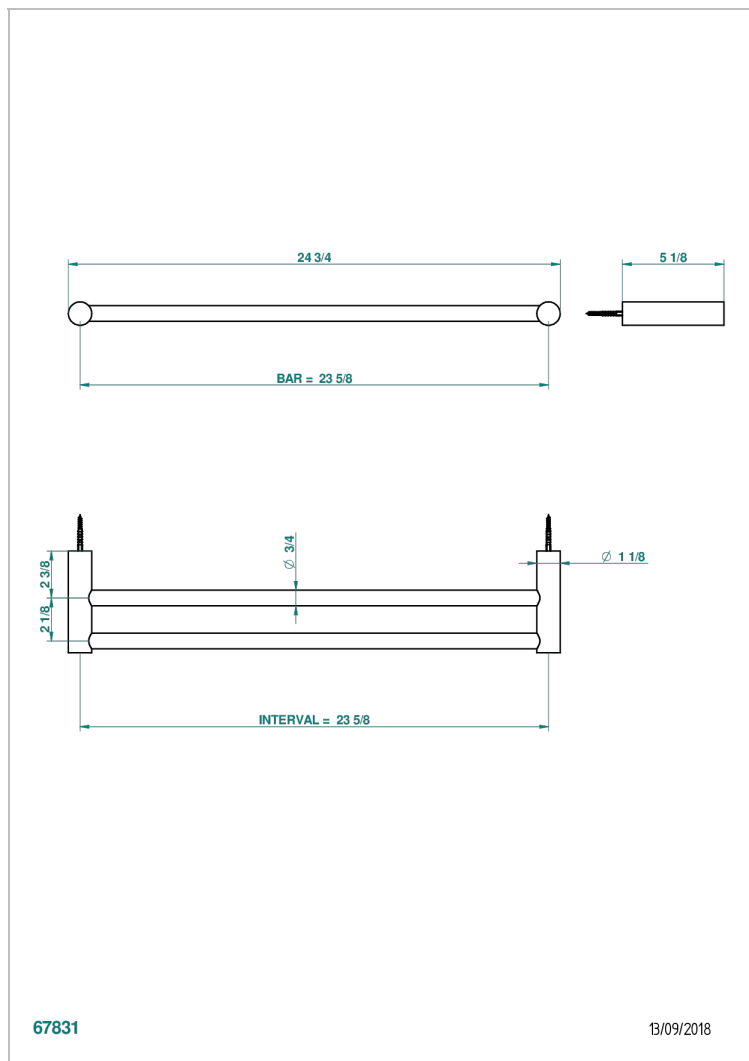

BEYOND CRYSTAL -BUE CRYSTAL

U6K-516/60

Towel rail, 2 fixed rails, length: 600 mm

THG[®]
PARIS

67831

13/09/2018

CHARACTERISTIC

- Beyond Crystal -Bue crystal
- Towel rail, 2 fixed rails, length: 600 mm