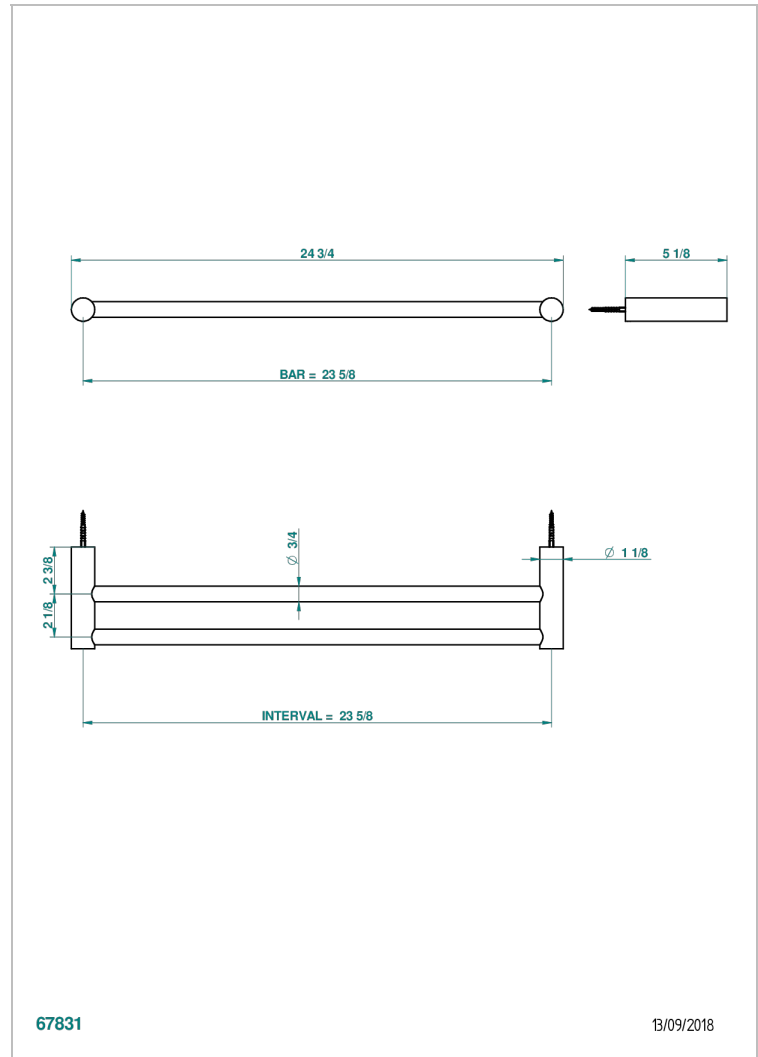

# BEYOND CRYSTAL -BUE CRYSTAL

U6K-516/60

Towel rail, 2 fixed rails, length: 600 mm

THG<sup>®</sup>  
PARIS

## 特色

- Beyond Crystal -Bue crystal
- Towel rail, 2 fixed rails, length: 600 mm