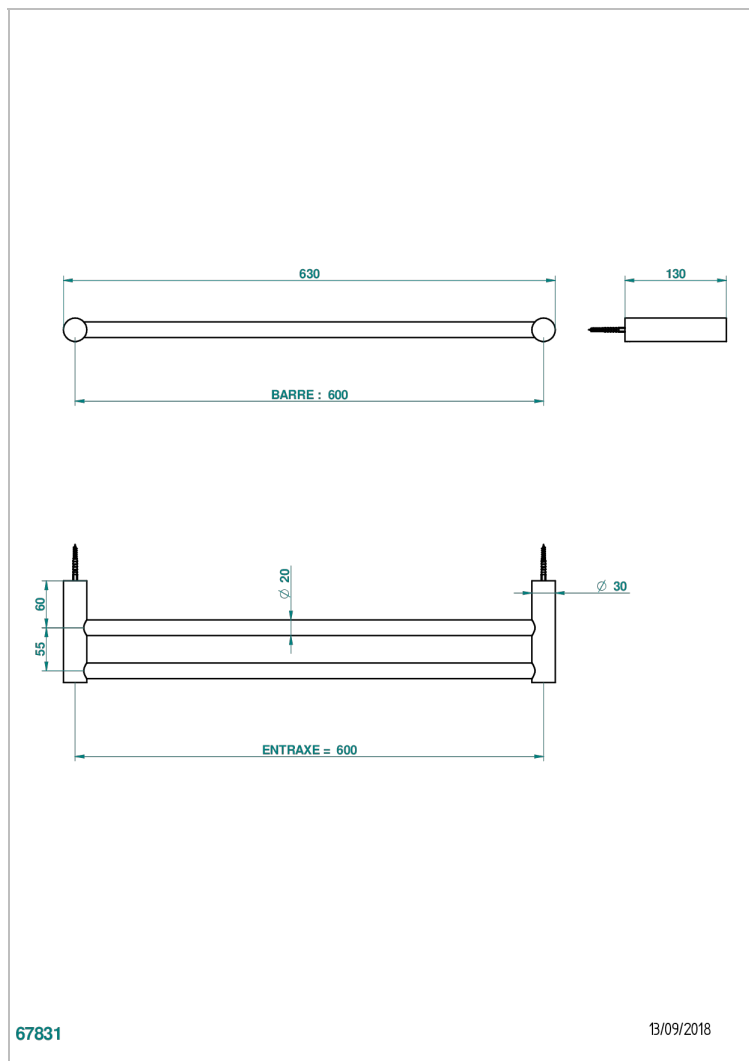

# BEYOND CRYSTAL - CRISTAL DE COLOR CHAMPAN

U6J-516/60

Towel rail, 2 fixed rails, length: 600 mm

## CARACTERÍSTICAS

- Beyond Crystal - Cristal de color champán
- Towel rail, 2 fixed rails, length: 600 mm