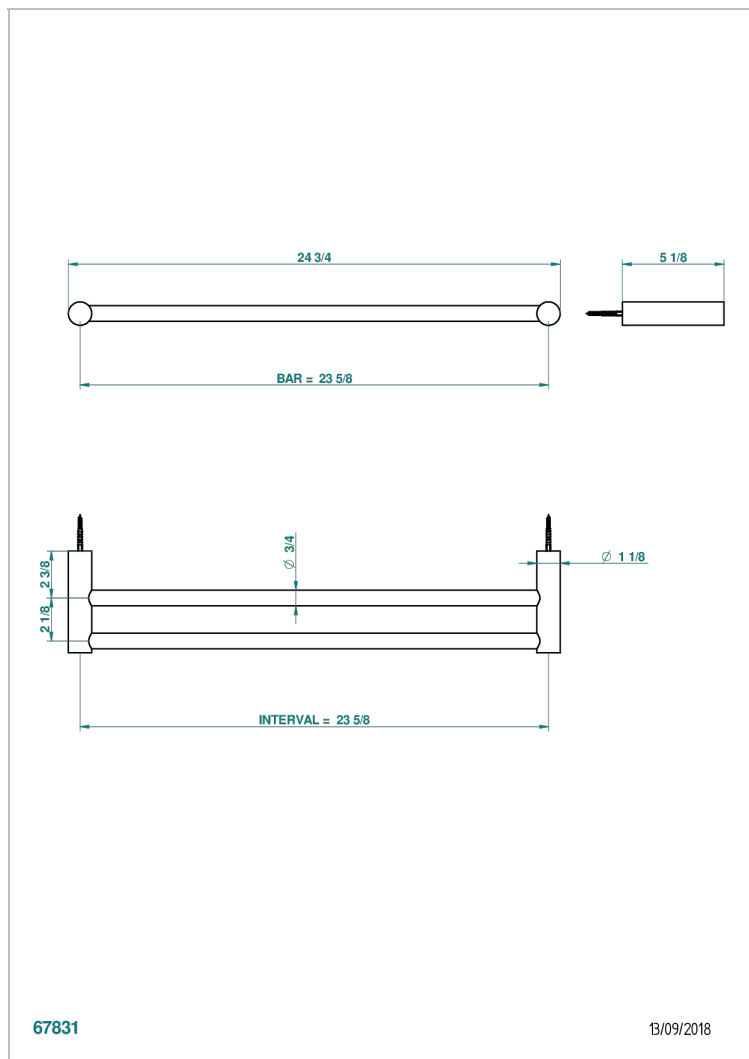

BEYOND CRYSTAL - CRISTAL DE COLOR CHAMPAN

U6J-516/60

Towel rail, 2 fixed rails, length: 600 mm

67831

13/09/2018

CARACTERÍSTICAS

- Beyond Crystal - Cristal de color champán
- Towel rail, 2 fixed rails, length: 600 mm