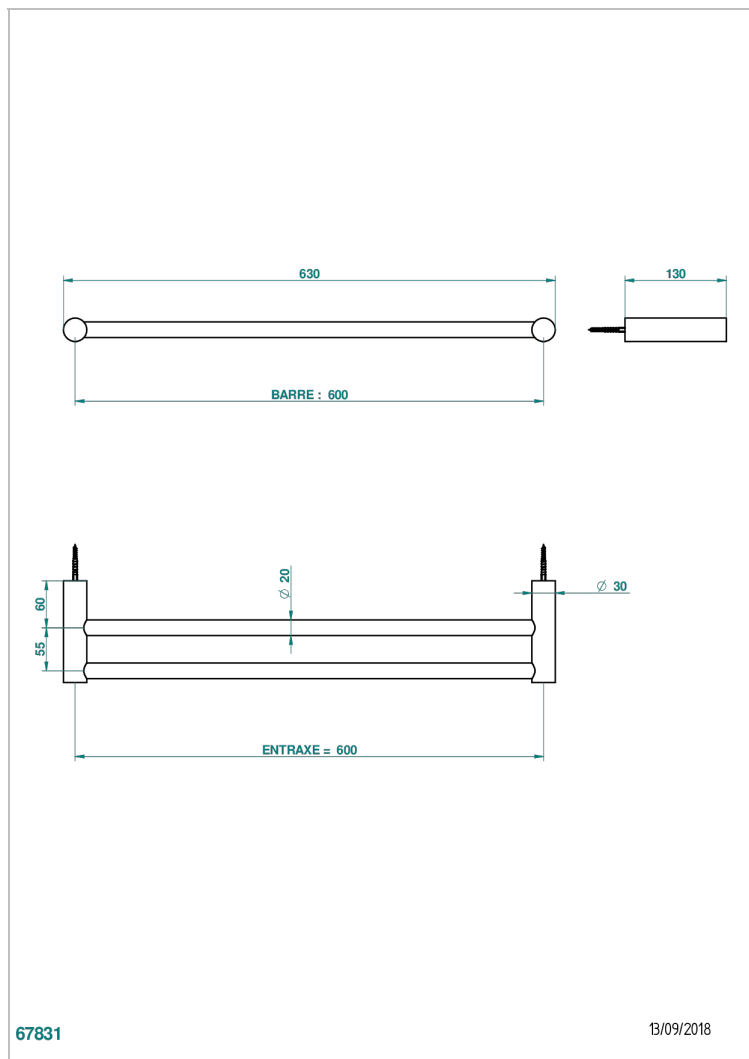

BEYOND CRYSTAL - CHAMPAGNE CRYSTAL

U6J-516/60

Towel rail, 2 fixed rails, length: 600 mm

CHARACTERISTIC

- Beyond Crystal - Champagne crystal
- Towel rail, 2 fixed rails, length: 600 mm

AVAILABLE FINITIONS

Antique nickel - H28
Black ceram - D30
Blush PVD - H62
Brass color PVD - H49
Brown bronze color PVD - F33
Gold color PVD - H52