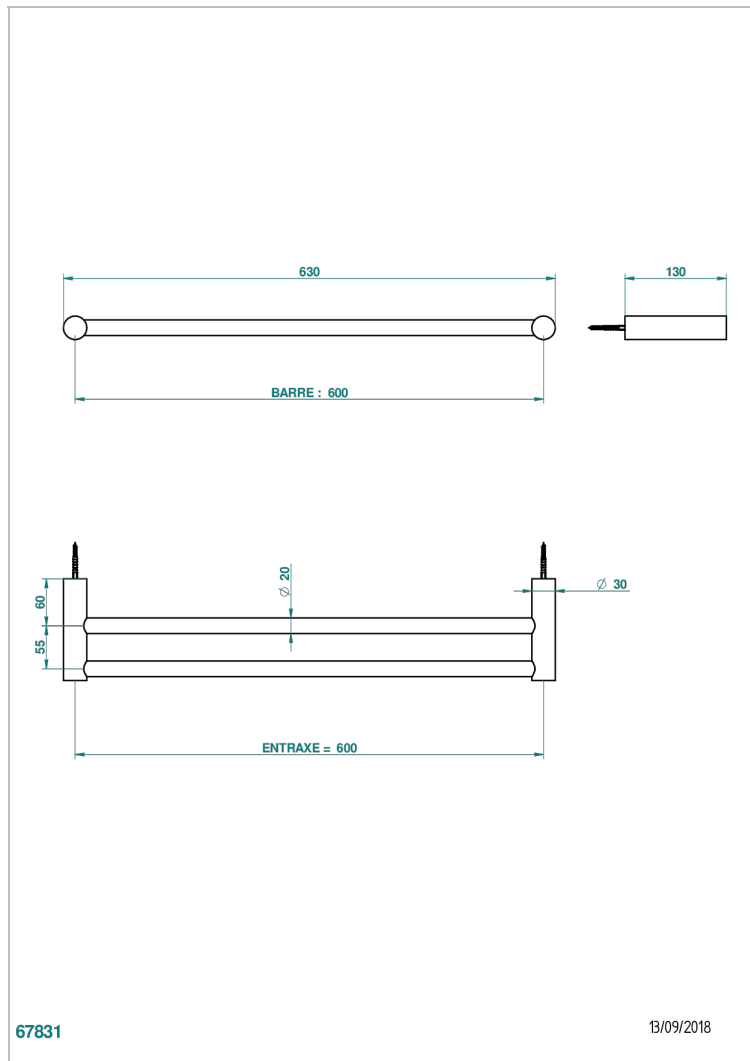

BEYOND CRYSTAL - CHAMPAGNE CRYSTAL

U6J-516/60

Towel rail, 2 fixed rails, length: 600 mm

特色

- Beyond Crystal - Champagne crystal
- Towel rail, 2 fixed rails, length: 600 mm

可选饰面

Black ceram - D30
Blush PVD - H62
Graphite PVD - H64
Matt Umber PVD - H67
Matt blush PVD - H60
Matt graphite PVD - H65