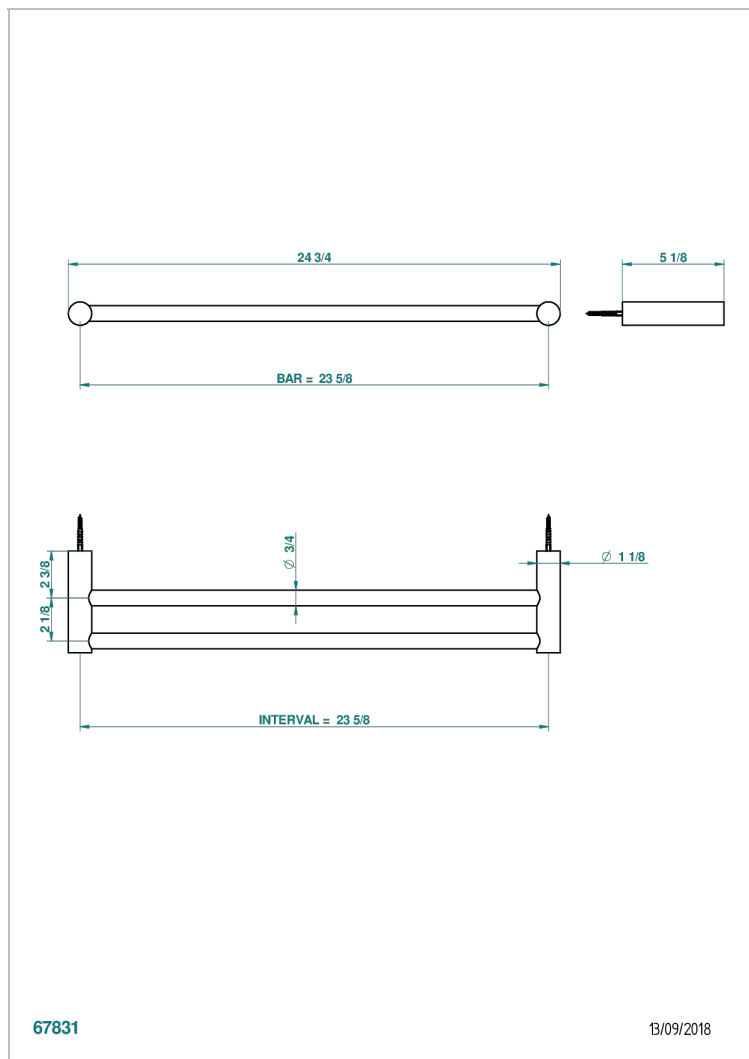

BEYOND CRYSTAL - CRISTAL DE COLOR CHAMPAN

U6J-516/60

Towel rail, 2 fixed rails, length: 600 mm

CARACTERÍSTICAS

- Beyond Crystal - Cristal de color champán
- Towel rail, 2 fixed rails, length: 600 mm

ACABADOS DISPONIBLES