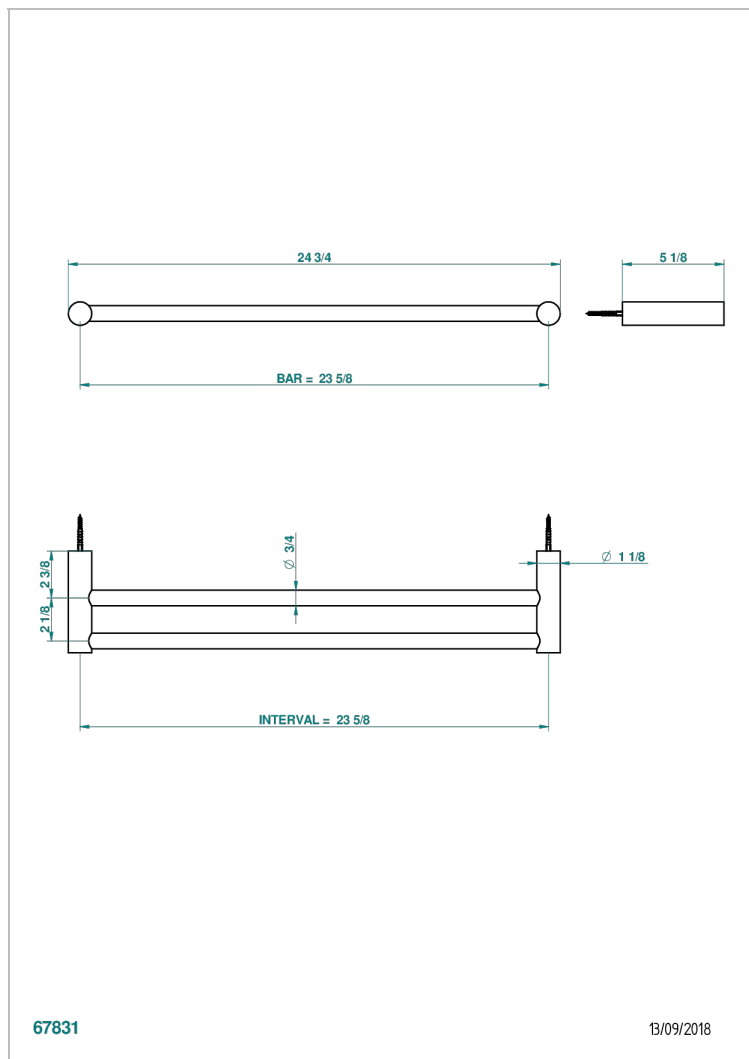

BEYOND CRYSTAL - CHAMPAGNE CRYSTAL

U6J-516/60

Towel rail, 2 fixed rails, length: 600 mm

CHARACTERISTIC

- Beyond Crystal - Champagne crystal
- Towel rail, 2 fixed rails, length: 600 mm

AVAILABLE FINITIONS

Antique nickel - H28
Black ceram - D30
Blush PVD - H62
Brass color PVD - H49
Brown bronze color PVD - F33
Gold color PVD - H52