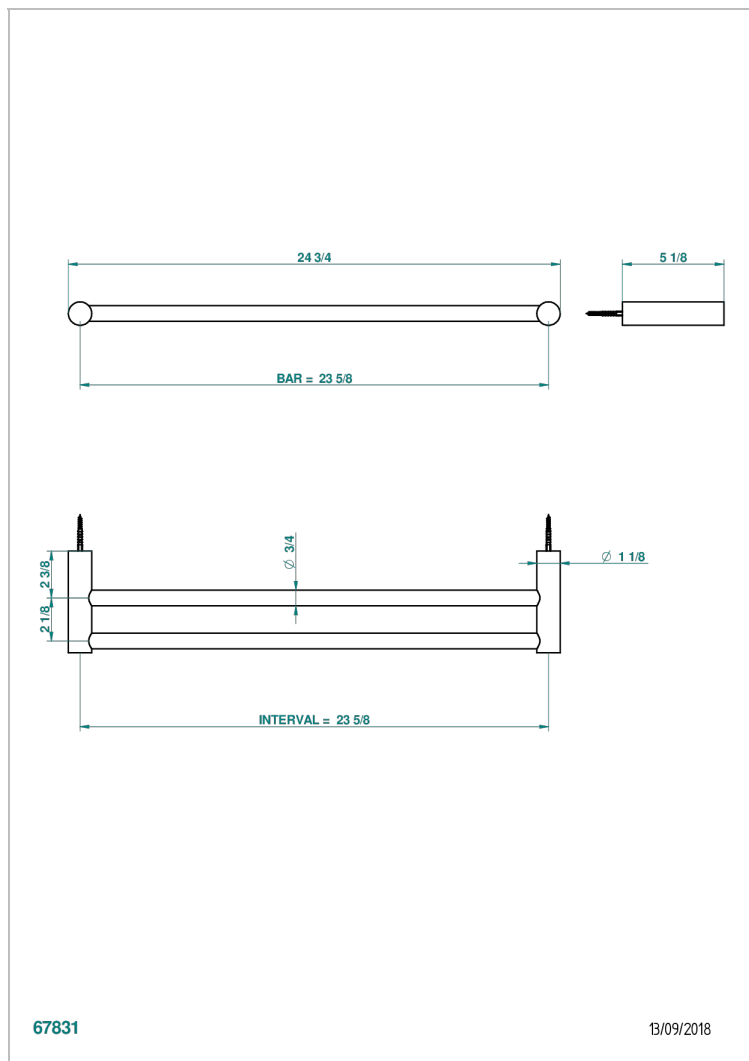

BEYOND CRYSTAL - CHAMPAGNE CRYSTAL

U6J-516/60

Towel rail, 2 fixed rails, length: 600 mm

特色

- Beyond Crystal - Champagne crystal
- Towel rail, 2 fixed rails, length: 600 mm

可选饰面

Black ceram - D30
Blush PVD - H62
Graphite PVD - H64
Matt Umber PVD - H67
Matt blush PVD - H60
Matt graphite PVD - H65