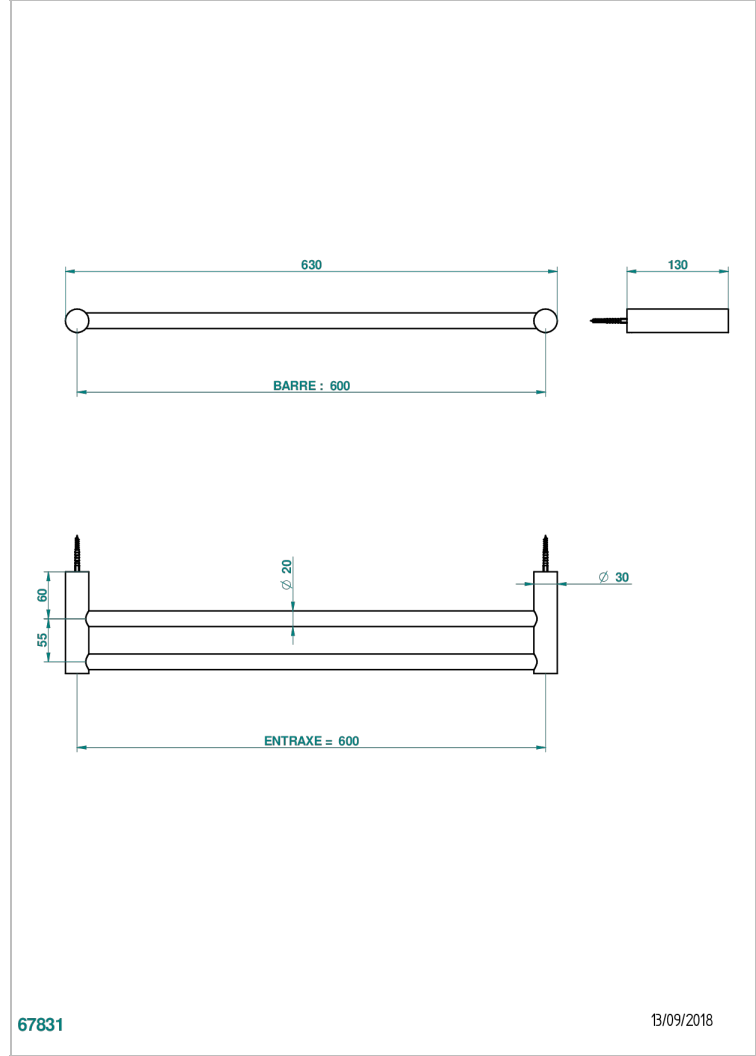

BEYOND CRYSTAL - CRISTAL ROJO

U6H-516/60

Towel rail, 2 fixed rails, length: 600 mm

THG[®]
PARIS

67831

13/09/2018

CARACTERÍSTICAS

- Beyond Crystal - cristal rojo
- Towel rail, 2 fixed rails, length: 600 mm