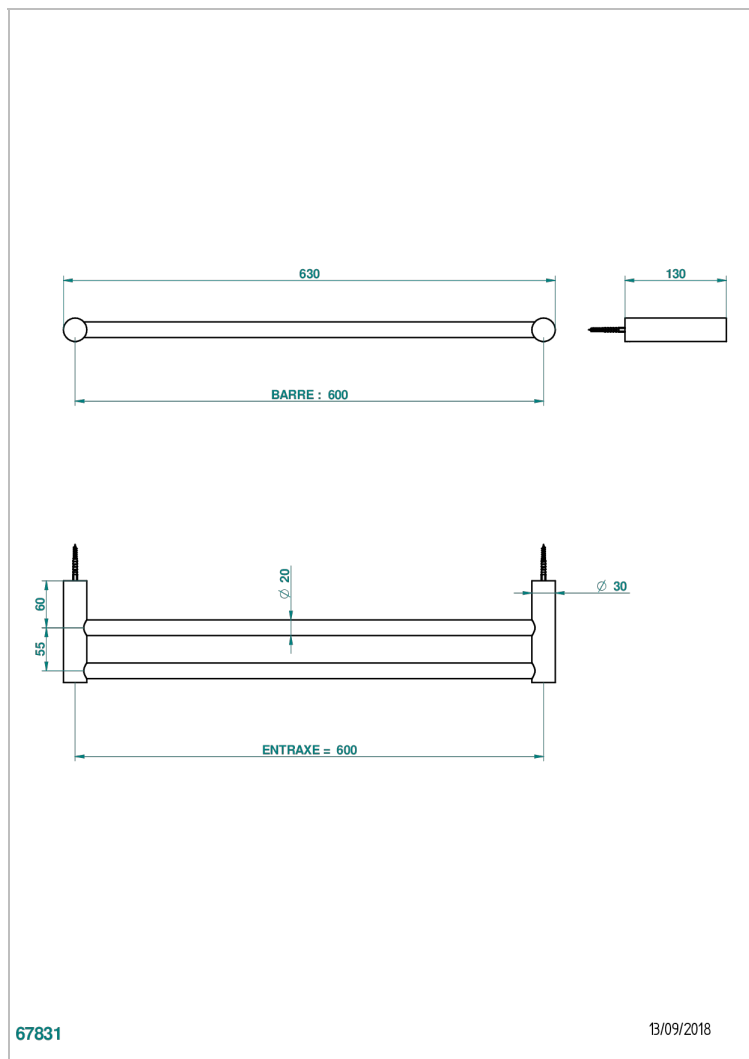

BEYOND CRYSTAL - RED CRYSTAL

U6H-516/60

Double towel bar, 24" long

THG[®]
PARIS

CHARACTERISTIC

- Beyond Crystal - Red crystal
- Double towel bar, 24" long

AVAILABLE FINITIONS

Black ceram - D30
Blush PVD - H62
Brass color PVD - H49
Brown bronze color PVD - F33
Chrome polished - A02
Chrome polished / gold polished - G02

Nickel antique / Sovereign - H28
Nickel color PVD - H55
Soft gold - F30
Soft matt gold - F31
Umber PVD - H66