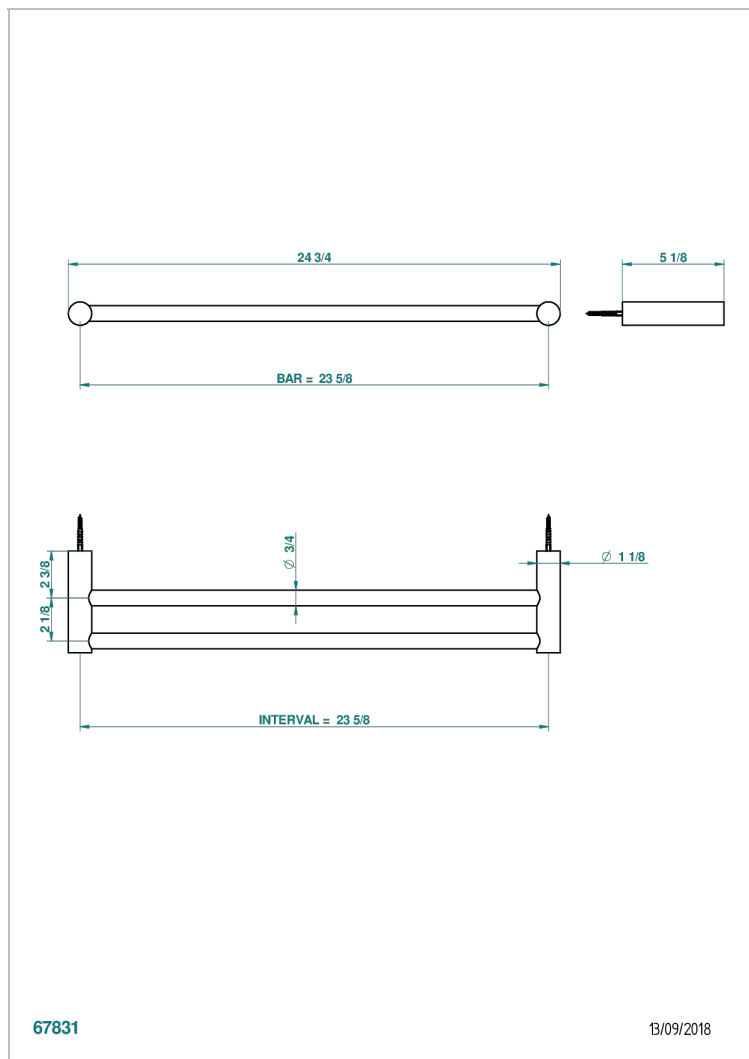

# BEYOND CRYSTAL - RED CRYSTAL

U6H-516/60

Double towel bar, 24" long

## CHARACTERISTIC

- Beyond Crystal - Red crystal
- Double towel bar, 24" long